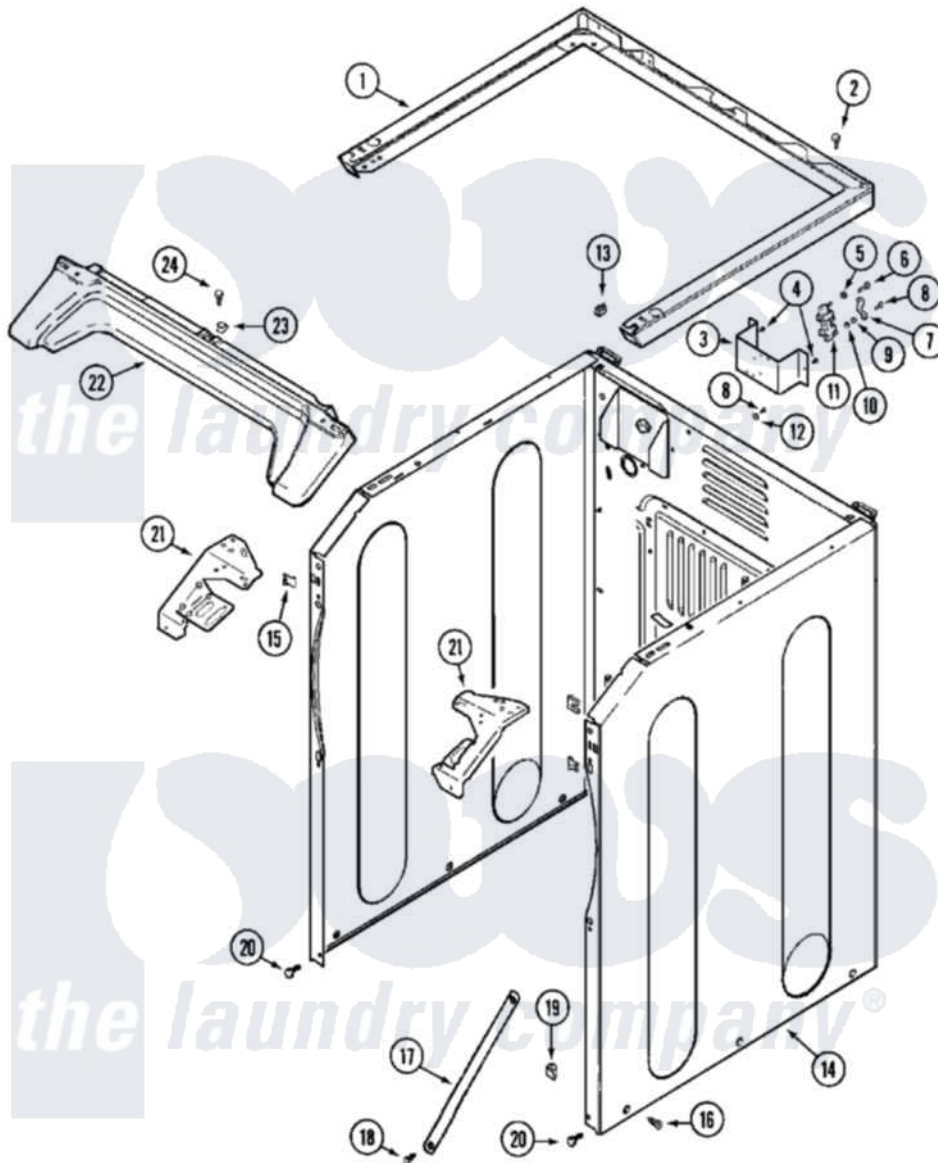

Maytag MLE15MNAGW 03 - CABINET-FRONT (LOWER)

Maytag Residential Maytag MLE15MNAGW Dryer Parts Parts Diagram 03 - CABINET-FRONT (LOWER)
 Click on the part number to view part

Item	Original Part Number	Replaced By	Status	Part Description
001	33002005	33002963		Support, Weld Assembly
002	22001883	214354		Screw, Top Cover To Cabnt.
003	NLA		Not Available	BRACKET, TERMINAL BLOCK---NA
004	22001995			Screw Note: Screw, Tumbler Front And Shroud
005	Y311270			Washer, Terminal Block
006	Y312209	W10001200		Screw
007	Y312184			Strap, Grounding
008	NLA		Not Available	SCREW, GROUND STRAP
009	311484	112432		Nut
010	311093			Washer, Terminal Connection
011	33001244			Block, Terminal
012	NLA		Not Available	WASHER, GROUND LUG
013	22001502			Fastener, U-NUt
014	NLA		Not Available	CABINET (WHT)
015	22002049			Clip Note: Clip, Front Panel

016	213007		Xfor Cabinet See Cabinet, Back
017	22002259	22002767	Brace, Cross
018	22001995		Screw Note: Screw, Tumbler Front And Shroud
019	Y310376		Clip, Door Switch Harness
020	22001995		Screw Note: Screw, Tumbler Front And Shroud
021	33002009		Bracket, Corner
"	33002010	33002473	Bracket, Corner
022	33002011		Cover, Access
023	33002013		Fastener Clip, Access Cover
024	22001995		Screw Note: Screw, Tumbler Front And Shroud
025	33002088		Wire Harness, Main
"	33002089		Wire Harness, Main
026	33001989		Retainer, Vault Switch