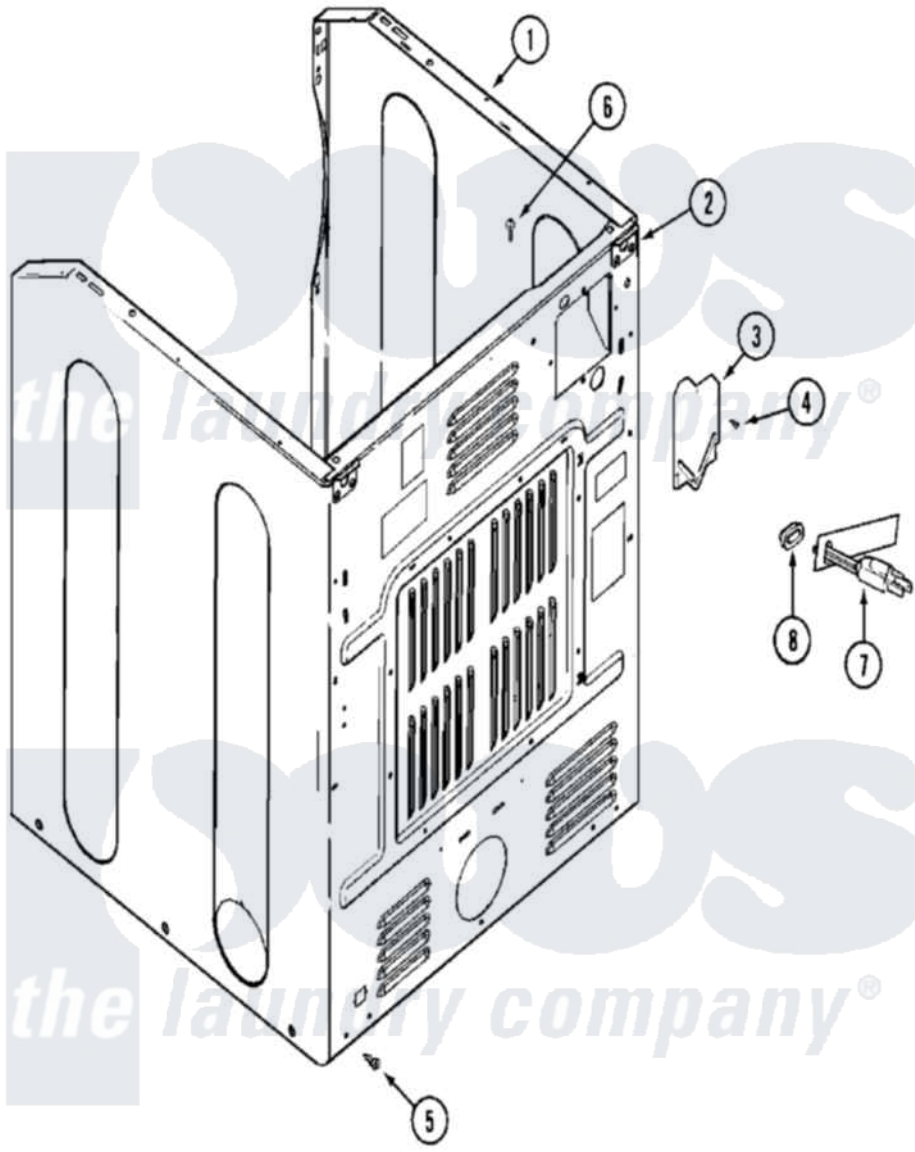

# Maytag MLE15MNAGW 06 - CABINET-REAR

Maytag Residential Maytag MLE15MNAGW Dryer Parts Parts Diagram 06 - CABINET-REAR  
 Click on the part number to view part

Item	Original Part Number	Replaced By	Status	Part Description
001	NLA		Not Available	CABINET (WHT-LWR)
"	NLA		Not Available	PLUG, HOLE (LWR)
002	NLA		Not Available	BRACKET, CABINET HINGE (LWR)
003	<a href="#">33001795</a>			Cover, Terminal Block
004	<a href="#">22001995</a>			Screw Note: Screw, Tumbler Front And Shroud
005	<a href="#">22001995</a>			Screw Note: Screw, Tumbler Front And Shroud
006	210186	<a href="#">3370225</a>		Screw
007	308966		Not Available	CORD, POWER (EXPORT)
"	33001819		Not Available	CORD, POWER (AS WRAPPED)
008	<a href="#">216183</a>			Grommet, Cord Export