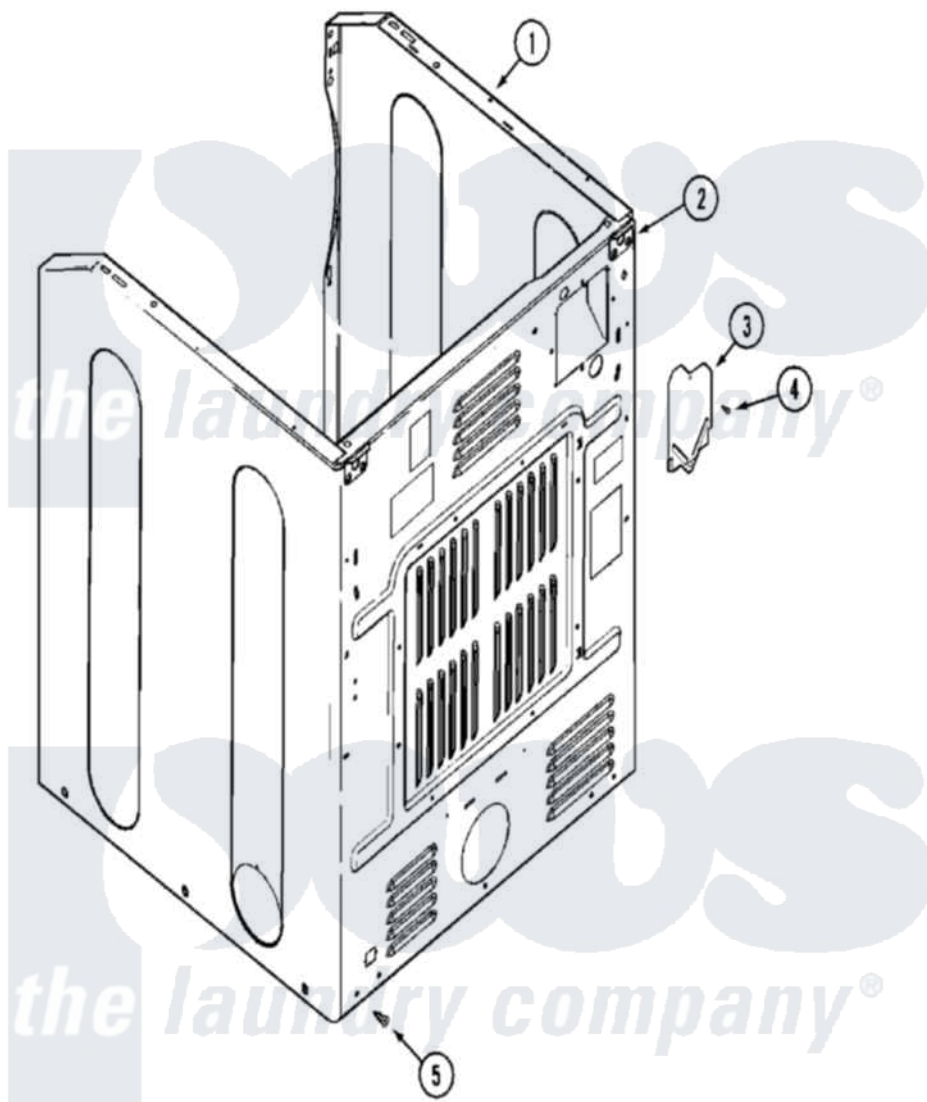

Maytag MLE15PDAYA 07 - CABINET-REAR

Maytag Residential Maytag MLE15PDAYA Dryer Parts Parts Diagram 07 - CABINET-REAR
Click on the part number to view part

Item	Original Part Number	Replaced By	Status	Part Description
001	NLA		Not Available	CABINET (WHT-LWR)
002	NLA		Not Available	BRACKET, CABINET HINGE (LWR)
003	33001795			Cover, Terminal Block
004	22001995			Screw Note: Screw, Tumbler Front And Shroud
005	22001995			Screw Note: Screw, Tumbler Front And Shroud