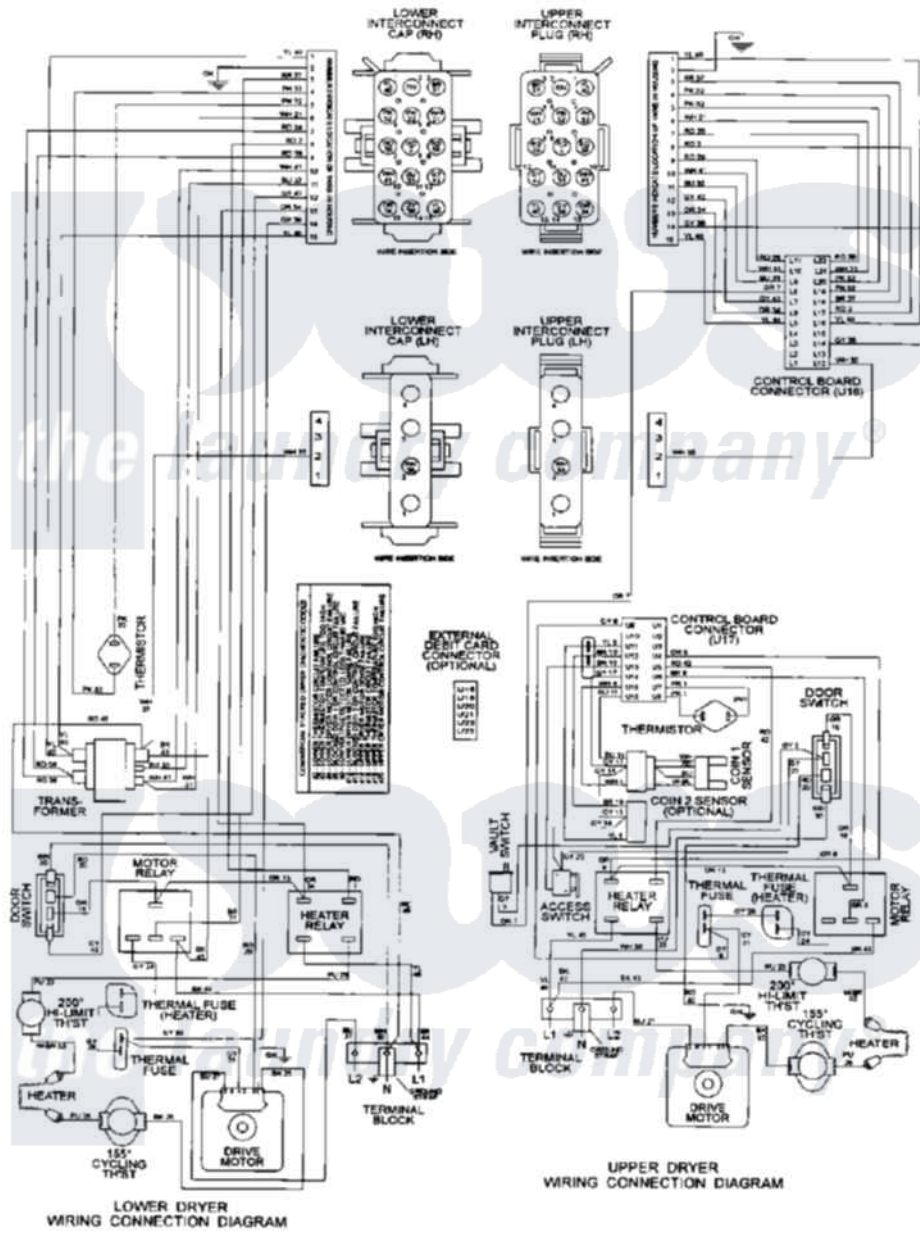

Maytag MLE15PDAYA 11 - WIRING INFORMATION

Maytag Residential Maytag MLE15PDAYA Dryer Parts Parts Diagram 11 - WIRING INFORMATION
 Click on the part number to view part

Item	Original Part Number	Replaced By	Status	Part Description
001	NLA		Not Available	WIRING INFORMATION