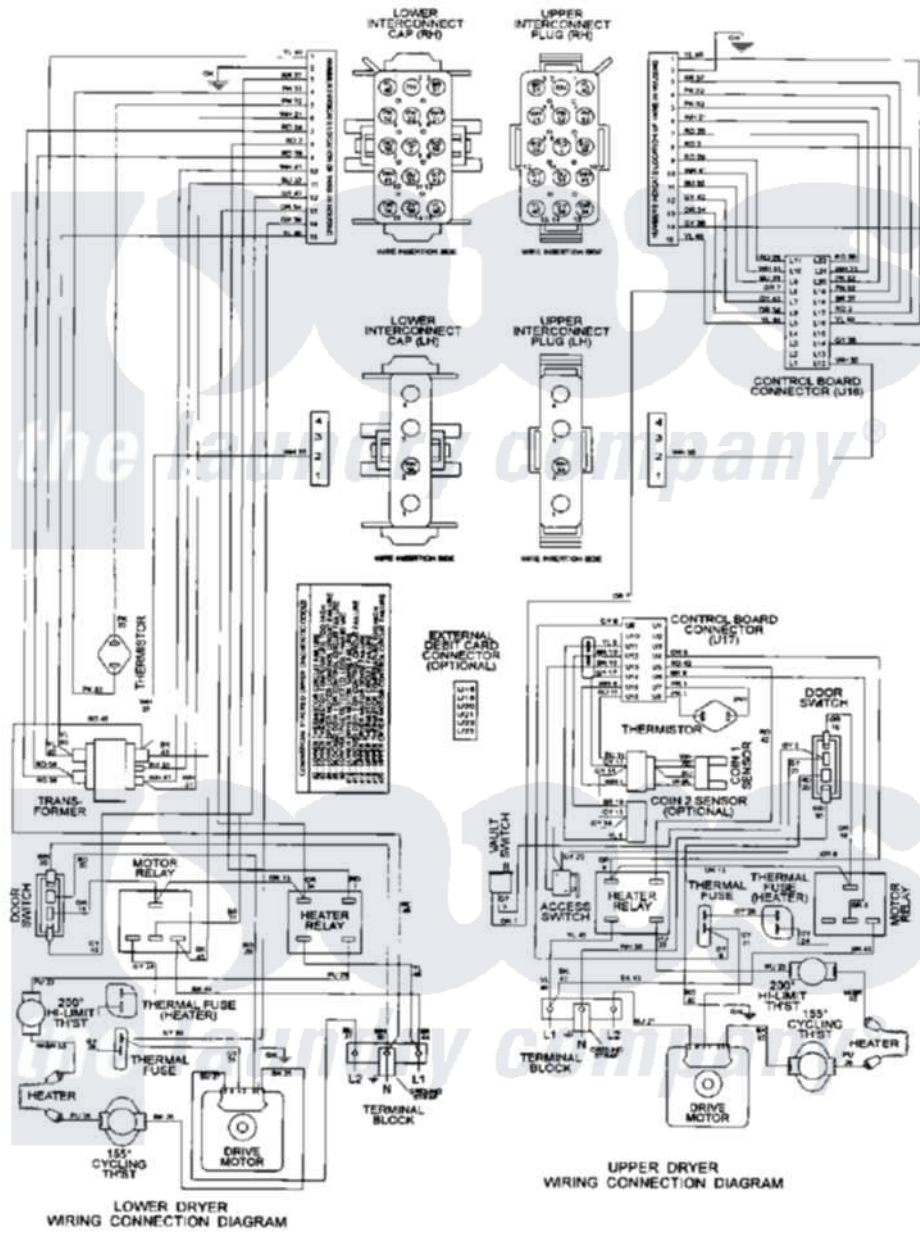

Maytag MLE15PDAYQ 11 - WIRING INFORMATION

Maytag Residential Maytag MLE15PDAYQ Dryer Parts Parts Diagram 11 - WIRING INFORMATION
 Click on the part number to view part

Item	Original Part Number	Replaced By	Status	Part Description
001	NLA		Not Available	WIRING INFORMATION