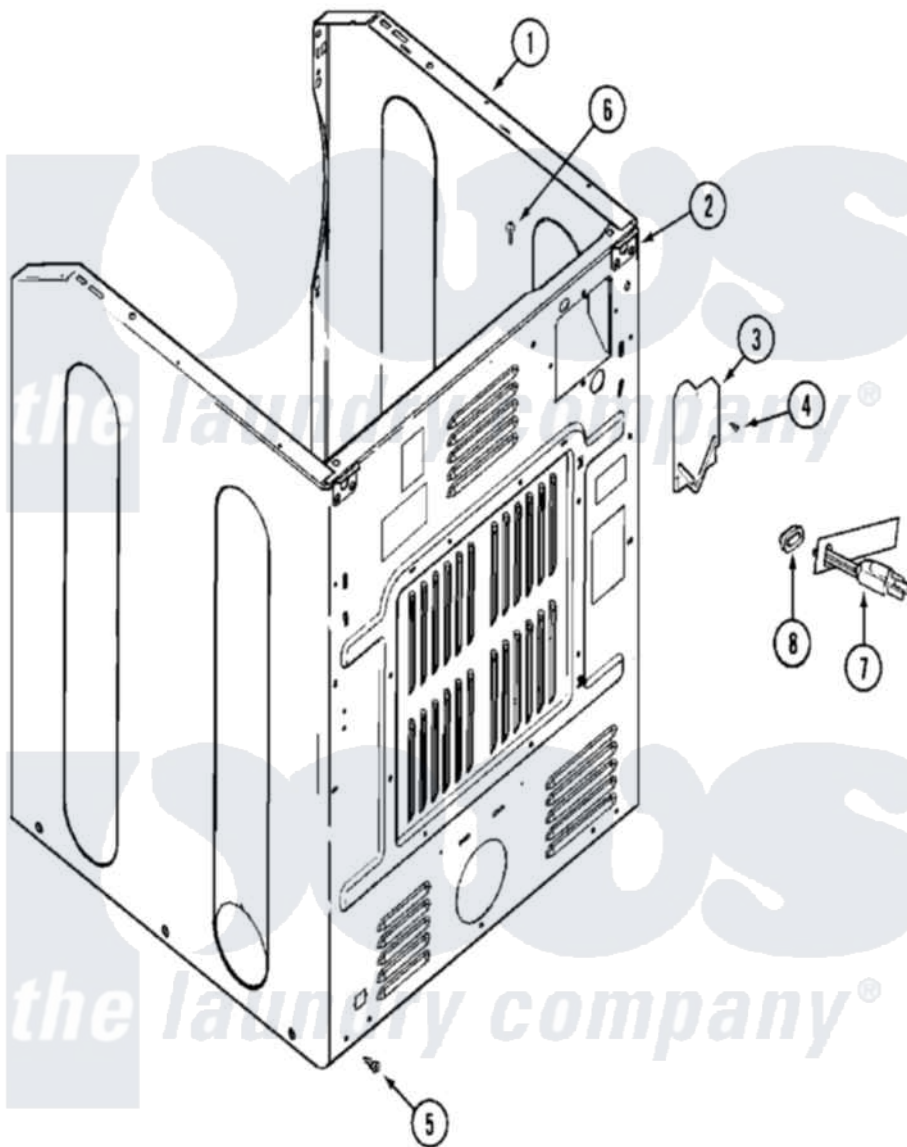

Maytag MLE15PRAZW 06 - CABINET-REAR

Maytag Residential Maytag MLE15PRAZW Dryer Parts Parts Diagram 06 - CABINET-REAR
 Click on the part number to view part

Item	Original Part Number	Replaced By	Status	Part Description
001	215950			(UPPER CABINET)
"	22001995			Screw Note: Screw, Tumbler Front And Shroud
"	22002381			V-Bracket
"	22002382			Fastener, V-Bracket
"	33002626			Cabinet, Assembly
"	NLA		Not Available	CABINET (WHT-LWR)
"	NLA		Not Available	PLUG, HOLE
"	Y310376			Clip, Door Switch Harness
002	22001995			Screw Note: Screw, Tumbler Front And Shroud
"	22003367	22004095		Hinge, Plastic
"	NLA		Not Available	BRACKET, CABINET HINGE (LWR)
003	33001795			Cover, Terminal Block
004	22001995			Screw Note: Screw, Tumbler Front And Shroud
005	22001995			Screw Note: Screw, Tumbler

003

[22001993](#)

Front And Shroud

006

210186

[3370225](#)

Screw

007

208784

[22003062](#)

Cord, Power

008

[211881](#)

Grommet, Cord Part Not Used-
Gas Models Only