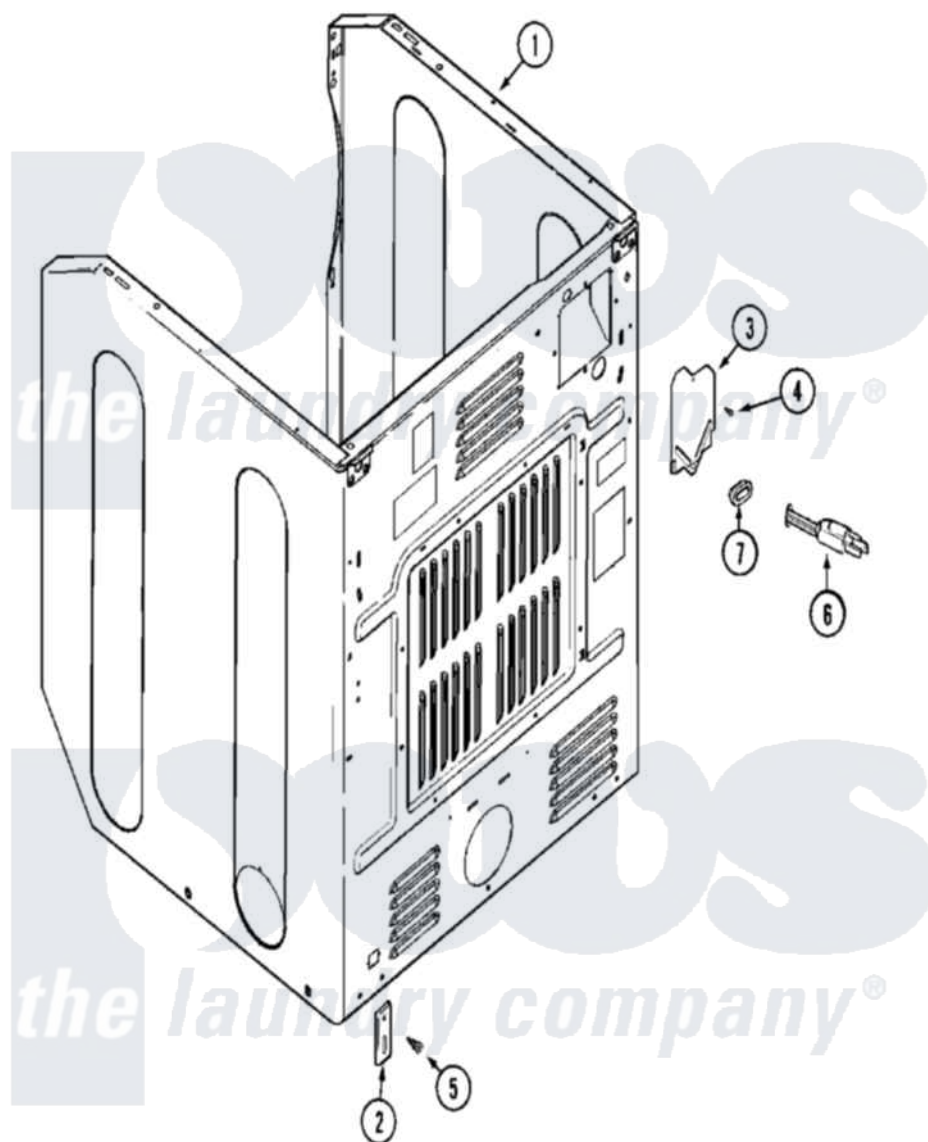

Maytag MLE19PDAZW 10 - CABINET-REAR (DRYER)

Maytag [Residential Maytag MLE19PDAZW Dryer Parts](#) Parts Diagram 10 - CABINET-REAR (DRYER)
 Click on the part number to view part

Item	Original Part Number	Replaced By	Status	Part Description
001	NLA		Not Available	CABINET (WHT-UPR)
002	33002060			Bracket, Security
003	33001795			Cover, Terminal Block
004	22001995			Screw Note: Screw, Tumbler Front And Shroud
005	22001995			Screw Note: Screw, Tumbler Front And Shroud
006	33002184	33002777		Power Cord
"	NLA		Not Available	SCREW, CORD
007	211881			Grommet, Cord Part Not Used-Gas Models Only