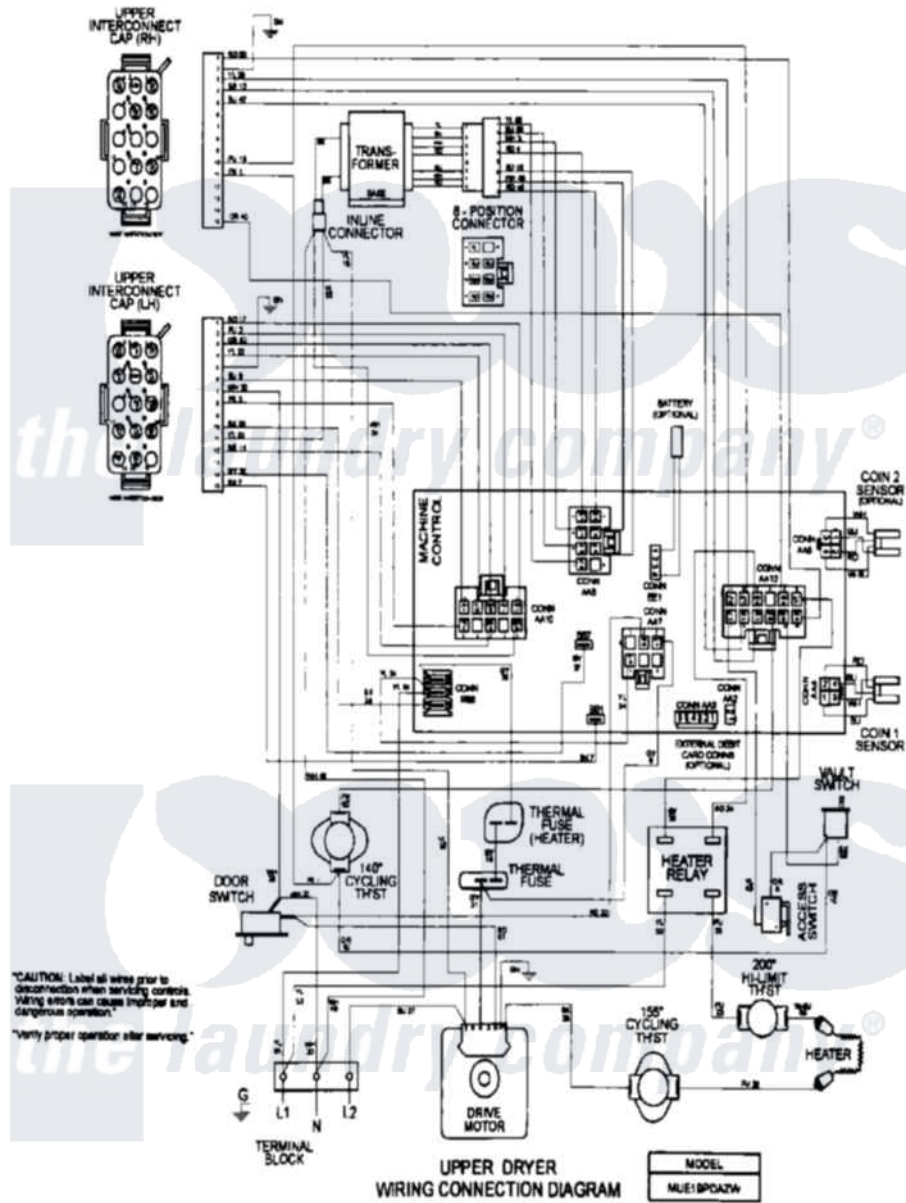

Maytag MLE19PDAZW 15 - WIRING INFORMATION (MLE/MUE19PDAZ)

Maytag Residential Maytag MLE19PDAZW Dryer Parts Parts Diagram 15 - WIRING INFORMATION (MLE/MUE19PDAZ)

[Click on the part number to view part](#)

Item	Original Part Number	Replaced By	Status	Part Description
001	NLA		Not Available	WIRING INFORMATION