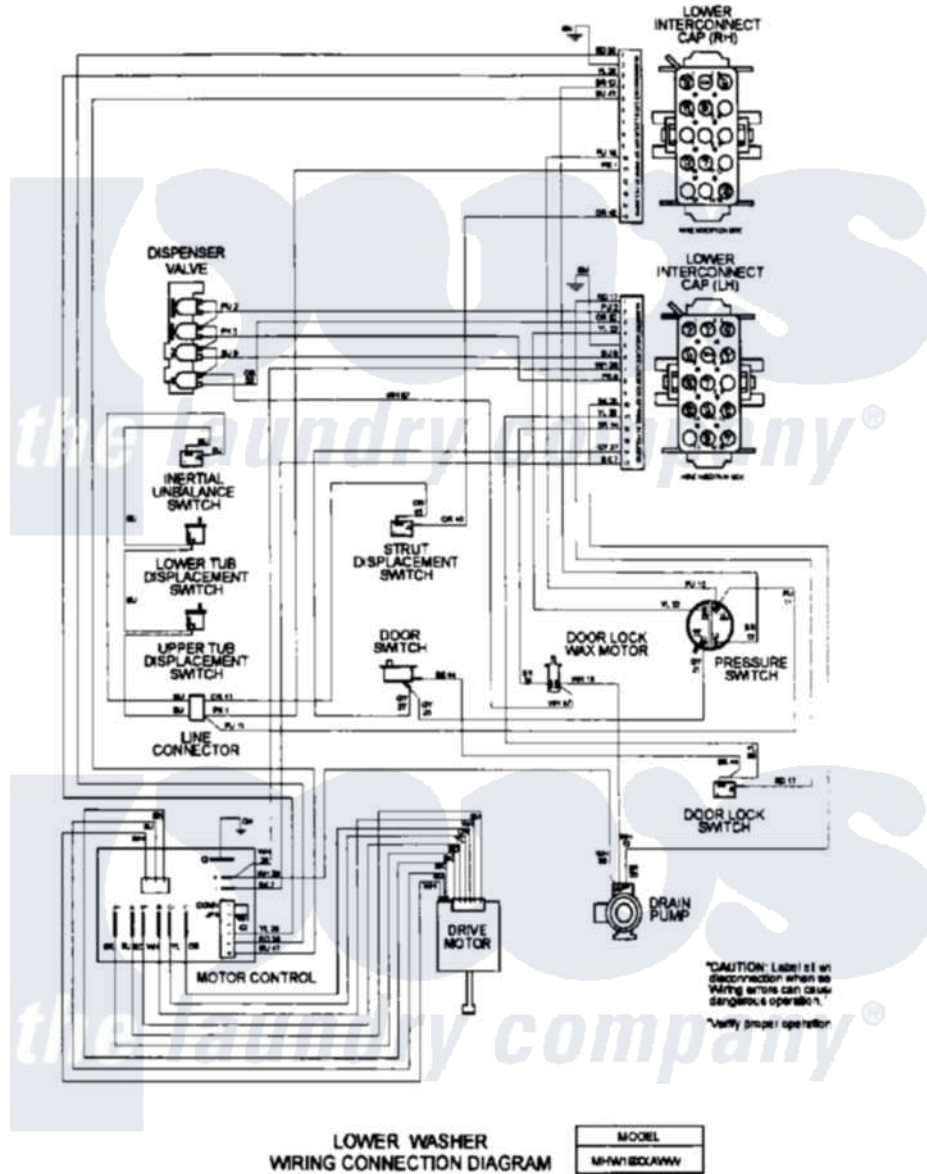

Maytag MLE19PDAZW 17 - WIRING INFORMATION (WASHER)

Maytag [Residential Maytag MLE19PDAZW Dryer Parts](#) Parts Diagram 17 - WIRING INFORMATION (WASHER)
 Click on the part number to view part

Item	Original Part Number	Replaced By	Status	Part Description
001	NLA		Not Available	WIRING INFORMATION