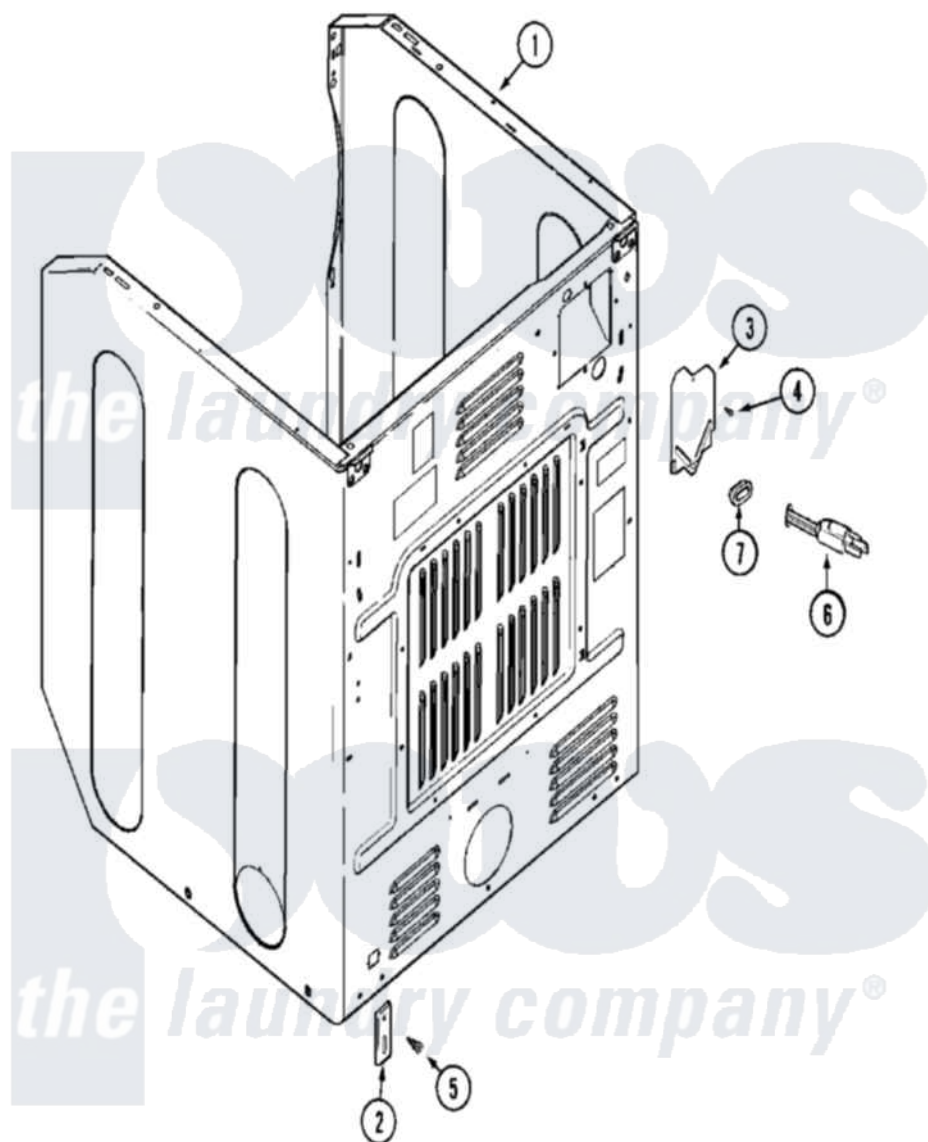

Maytag MLE19PDCZW 05 - CABINET-REAR (DRYER)

Maytag [Residential Maytag MLE19PDCZW Dryer Parts](#) Parts Diagram 05 - CABINET-REAR (DRYER)
 Click on the part number to view part

Item	Original Part Number	Replaced By	Status	Part Description
001	NLA		Not Available	CABINET (WHT-UPR)
002	33002060			Bracket, Security
003	33001795			Cover, Terminal Block
004	22001995			Screw Note: Screw, Tumbler Front And Shroud
005	22001995			Screw Note: Screw, Tumbler Front And Shroud
006	33002184	33002777		Power Cord
"	NLA		Not Available	SCREW, CORD
007	211881			Grommet, Cord Part Not Used-Gas Models Only