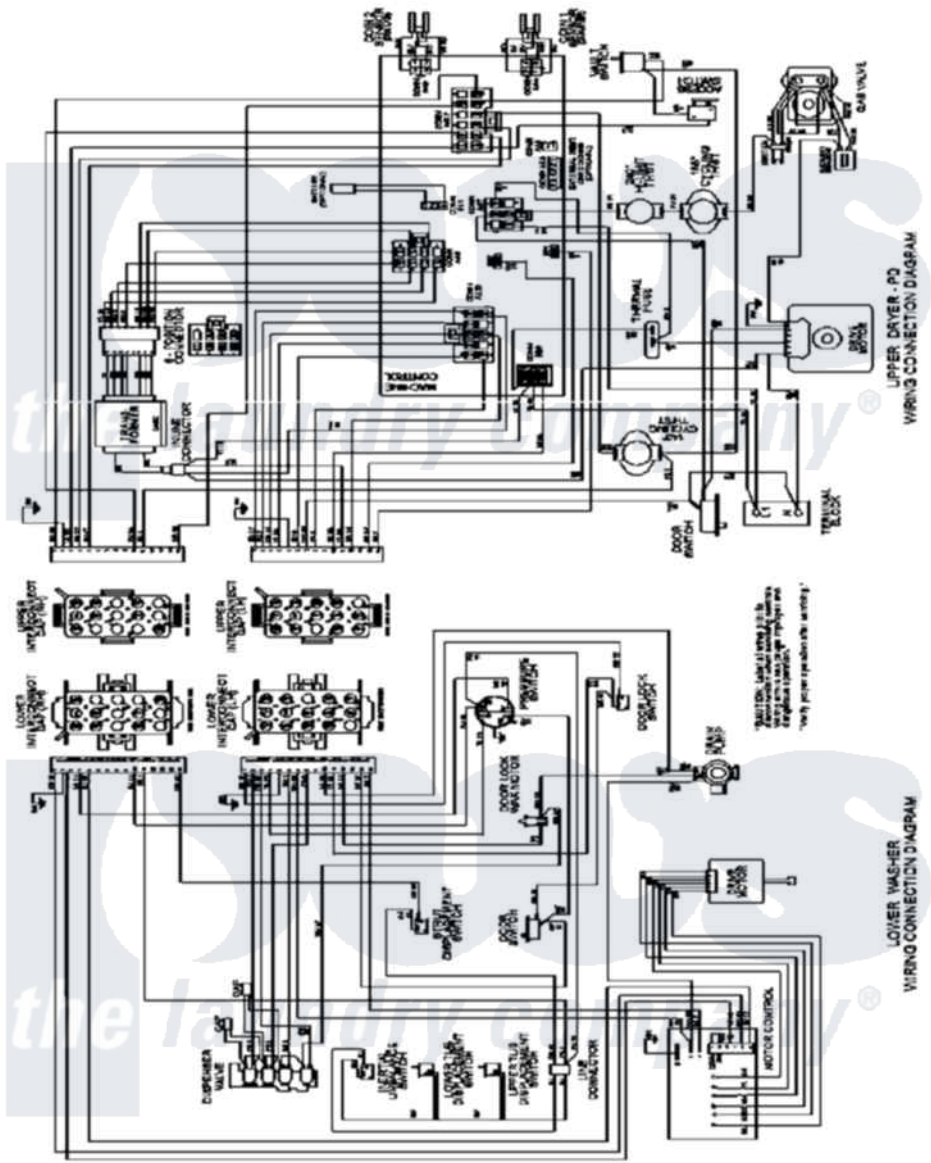

Maytag MLE19PDCZW 17 - WIRING INFORMATION

Maytag Residential Maytag MLE19PDCZW Dryer Parts Parts Diagram 17 - WIRING INFORMATION
 Click on the part number to view part

| Item | Original Part Number | Replaced By | Status | Part Description |
|------|----------------------|-------------|---------------|--------------------|
| 001 | NLA | | Not Available | WIRING INFORMATION |