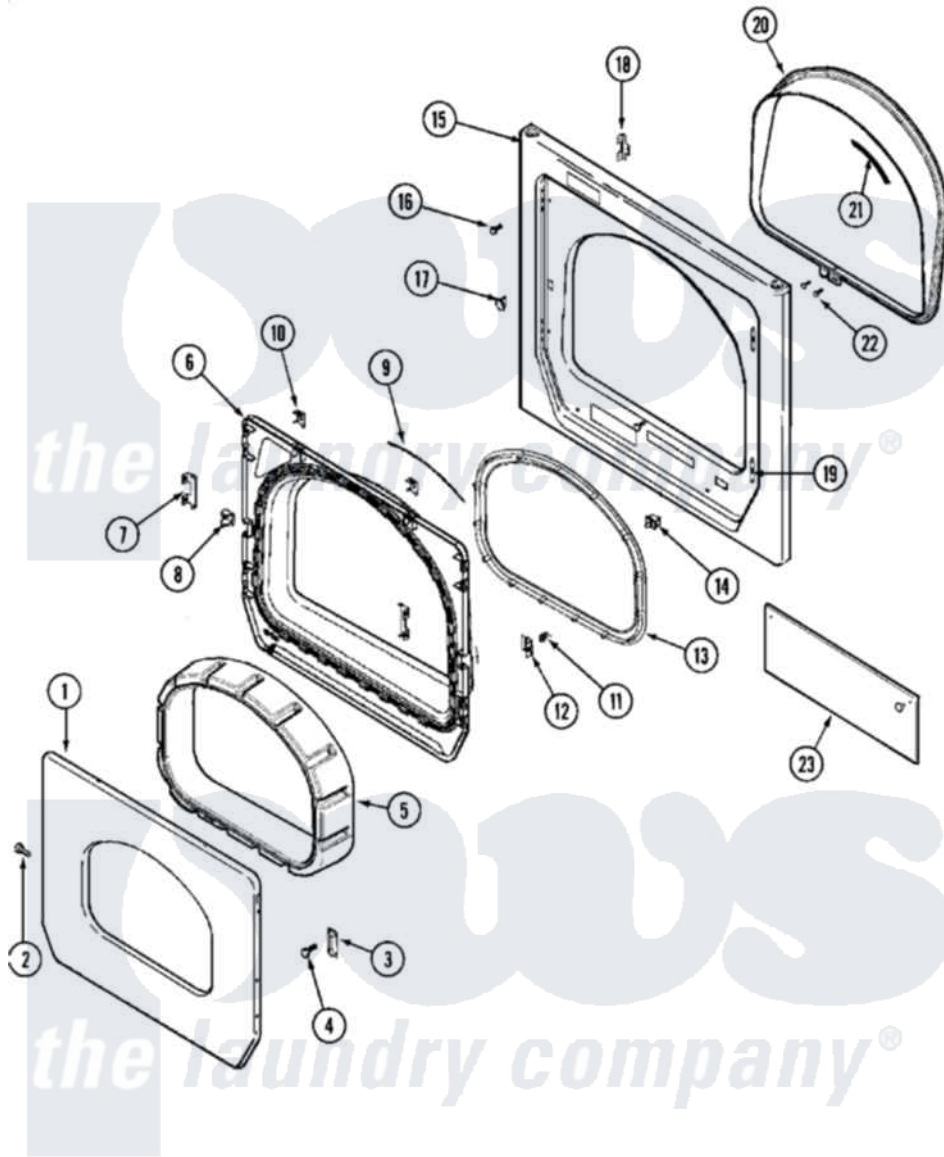

Maytag MLE19PDDGW 04 - DOOR (DRYER)

Maytag Residential Maytag MLE19PDDGW Dryer Parts Parts Diagram 04 - DOOR (DRYER)
 Click on the part number to view part

Item	Original Part Number	Replaced By	Status	Part Description
001	33002015			Door, Outer
002	22002063			Screw No.8-18AB Wafer Head
003	33002017			Hinge, Door
004	22002062	98006631		Screw
005	22002300	9740848		Screw, Mixing Valve Mounting
"	33002780			Door Tunnel W` Handle
006	33002020			Door, Inner W/Seal
007	22002038			Clip, Door
008	33001763			Plug, Inner Door
009	33002094			Seal, Door
010	22002039			Clip, Door
011	33001761			Strike, Door
012	33001793			Bracket, Strike
013	33002607			Lens, Door
014	33002166			Switch, Door
015	33002051		Not Available	SCREW, FRONT PANEL

"	33002130	33002081	Panel, Front
016	33001486	98008544	Screw
017	33001791	306436	Door Latch Kit--W
018	33002025		Twin Speednut
019	33001175		Cover, Hinge Hole
020	33002026		Extension, Tumbler Front
021	33001767		Seal, Shroud
022	33001855	33002917	Screw, No.10-16
023	33002048		Fastener, Push
"	33002183		Shield, Control Panel