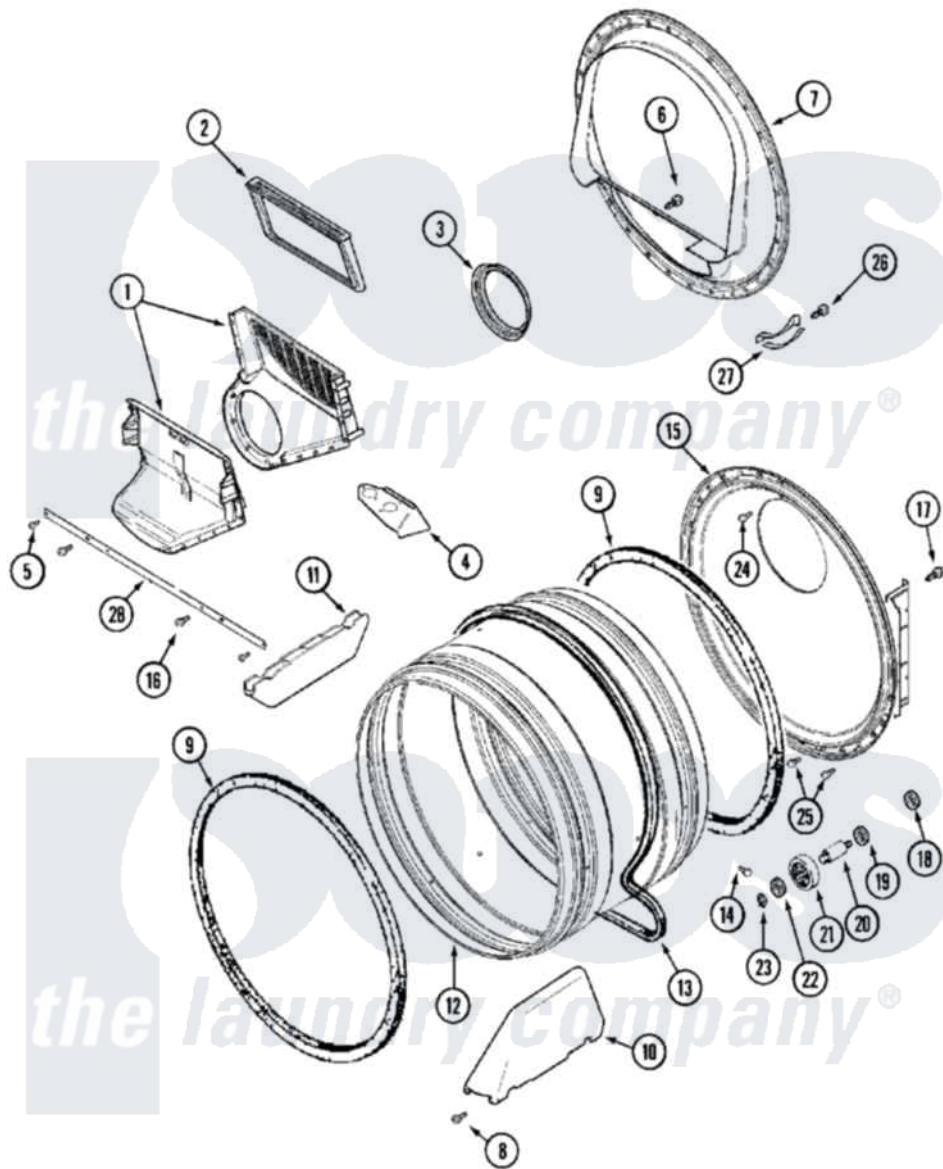

Maytag MLE19PDDGW 06 - TUMBLER (DRYER)

Maytag Residential Maytag MLE19PDDGW Dryer Parts Parts Diagram 06 - TUMBLER (DRYER)
 Click on the part number to view part

Item	Original Part Number	Replaced By	Status	Part Description
001	33001799			Outlet Duct Assembly Note: Outlet Duct Assembly
002	33002790			Lint Filter
003	33002560			Seal, Blower
004	33001837			Cover, Thermostat
005	22001995			Screw Note: Screw, Tumbler Front And Shroud
006	NLA		Not Available	SCREW, OUTLET DUCT
007	33001802			Front, Tumbler
008	33001855	33002917		Screw, No.10-16
009	33001807			Seal, Tumbler
010	33002032			Baffle
011	33001755			Baffle
012	33001794	33001889		Tumbler
013	33002535			V-Belt
014	33001788	33002973		Screw, No.9-15 X 1.00 Hx WS
015	33002770			Tumbler Back And Seal As-

015	33002713		Pack
"	33003037		Tumbler Back And Seal
016	33001768		Screw, Shroud Note: Screw, Shroud And Outlet Duct
017	22001995		Screw Note: Screw, Tumbler Front And Shroud
018	33001443		Nut, Hex
019	Y313347	312535	Washer, Vault Mounting Brk.
020	Y312948	6-3129480	Shaft- Tumbler
021	Y303373	12001541	Drum Roller/Washer Assembly--W
022	312535		Washer, Vault Mounting Brk.
023	410233	9703438	Ring-Retr
024	210932		Screw, No.8 X 9/16 Ctsk Note: Screw, Inlet Duct
025	22001996	3370225	Screw
026	210720		Rivet, Bearing To Tumbler Fmt
027	306508		Tumbler Bearing Kit ---W
028	33002039		Brace, Tumbler Front