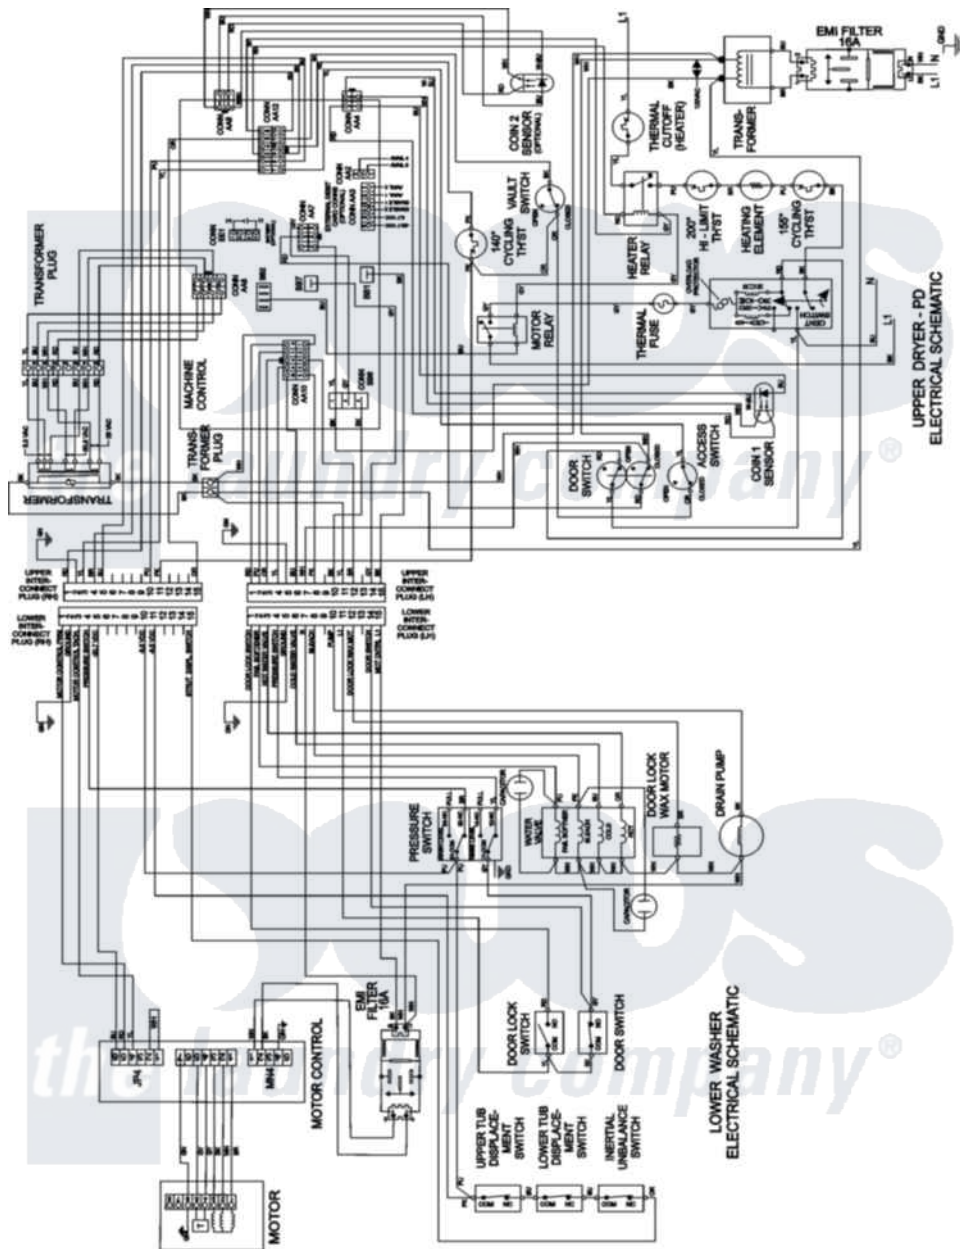

# Maytag MLE19PDDGW 16 - WIRING INFORMATION (MLE19PDDGW)

Maytag Residential Maytag MLE19PDDGW Dryer Parts Diagram 16 - WIRING INFORMATION (MLE19PDDGW)

[Click on the part number to view part](#)

Item	Original Part Number	Replaced By	Status	Part Description
001	NLA		Not Available	WIRING INFORMATION