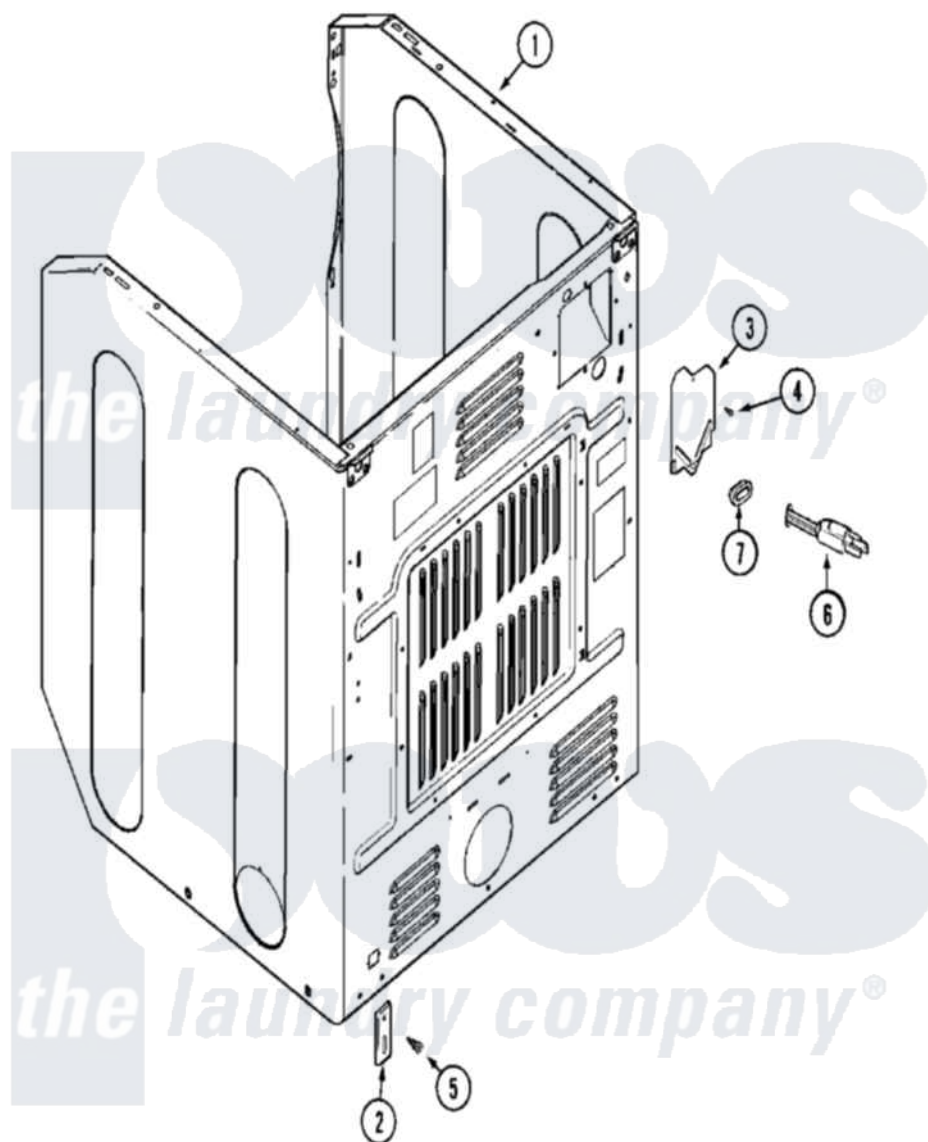

Maytag MLE19PDDYW 05 - CABINET-REAR (DRYER)

Maytag Residential Maytag MLE19PDDYW Dryer Parts Parts Diagram 05 - CABINET-REAR (DRYER)
 Click on the part number to view part

Item	Original Part Number	Replaced By	Status	Part Description
001	33002811			Cabinet Upper As Pack--NA
002	33002060			Bracket, Security
003	33001795			Cover, Terminal Block
004	22001995			Screw Note: Screw, Tumbler Front And Shroud
005	22001995			Screw Note: Screw, Tumbler Front And Shroud
006	22003062			Cord, Power
007	211881			Grommet, Cord Part Not Used- Gas Models Only