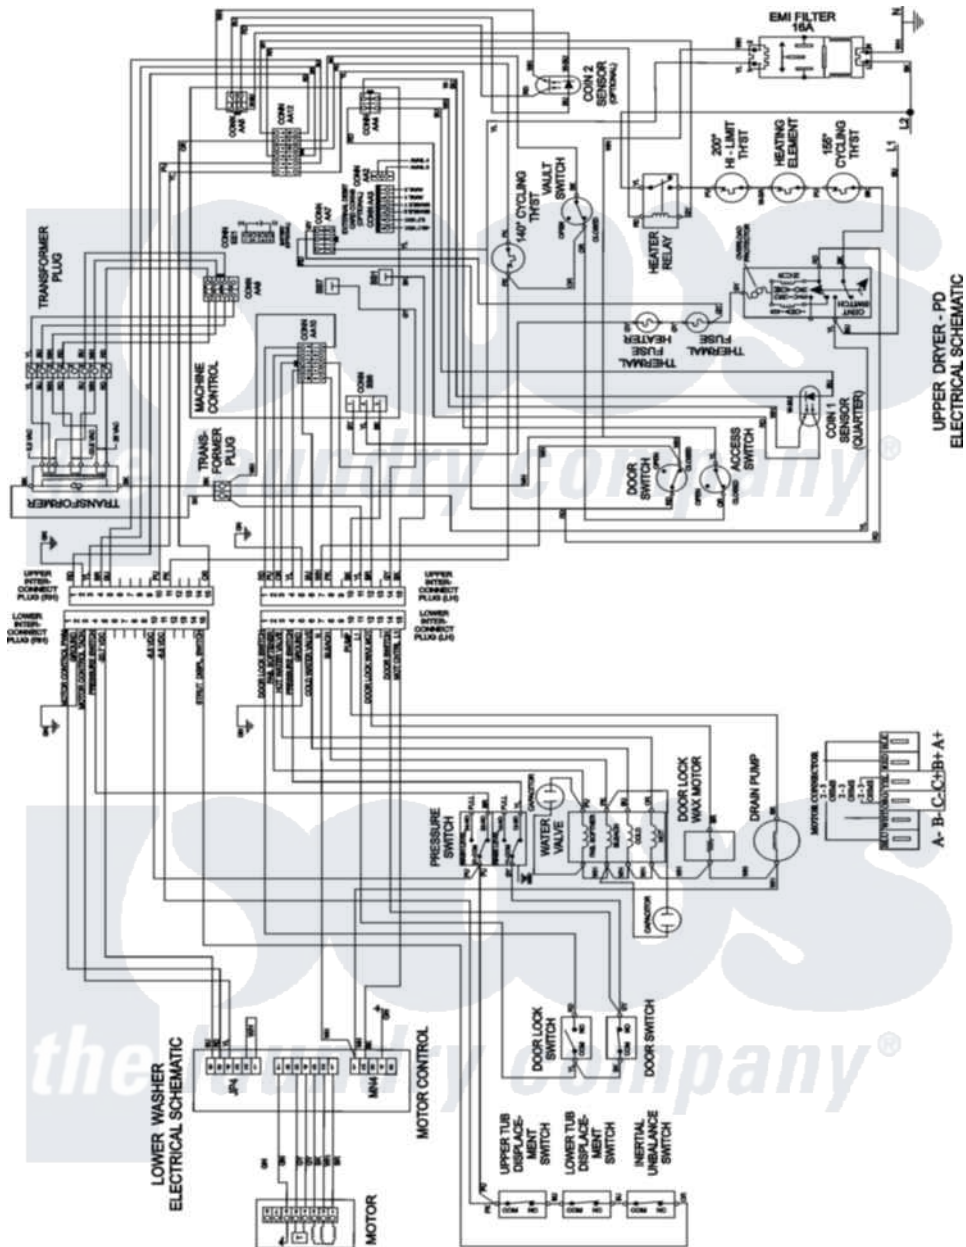

Maytag MLE19PDDYW 16 - WIRING INFORMATION (MLE19PDDYW)

Maytag Residential Maytag MLE19PDDYW Dryer Parts Parts Diagram 16 - WIRING INFORMATION (MLE19PDDYW)

[Click on the part number to view part](#)

Item	Original Part Number	Replaced By	Status	Part Description
001	NLA		Not Available	WIRING INFORMATION