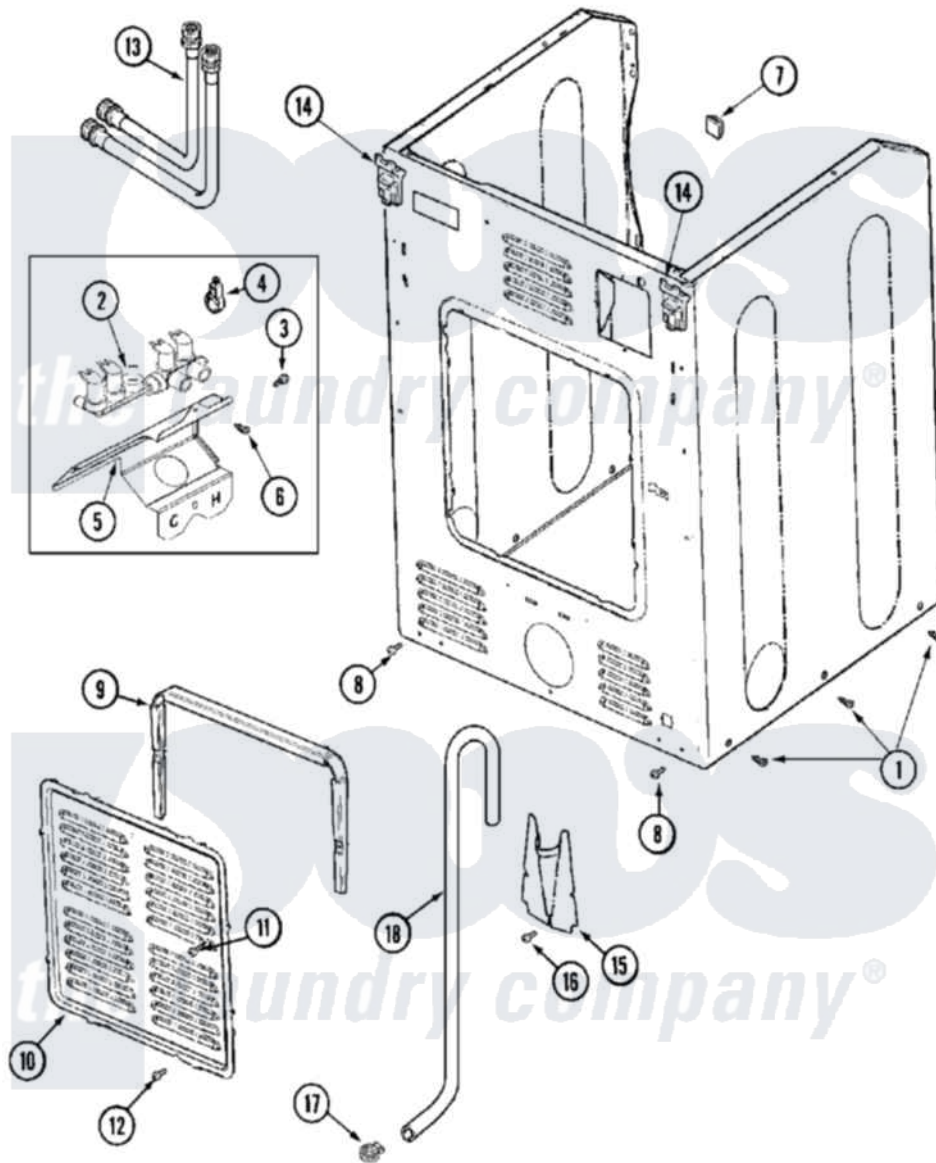

Maytag MLE19PNAUW 04 - CABINET-REAR (DRYER)

Maytag Residential Maytag MLE19PNAUW Dryer Parts Parts Diagram 04 - CABINET-REAR (DRYER)
 Click on the part number to view part

Item	Original Part Number	Replaced By	Status	Part Description
001	22001995			Screw Note: Screw, Tumbler Front And Shroud
"	33002060			Bracket, Security
002	33001795			Cover, Terminal Block
003	22001995			Screw Note: Screw, Tumbler Front And Shroud
004	BLANK		Not Available	FOR CABINET SEE CABINET-FRONT