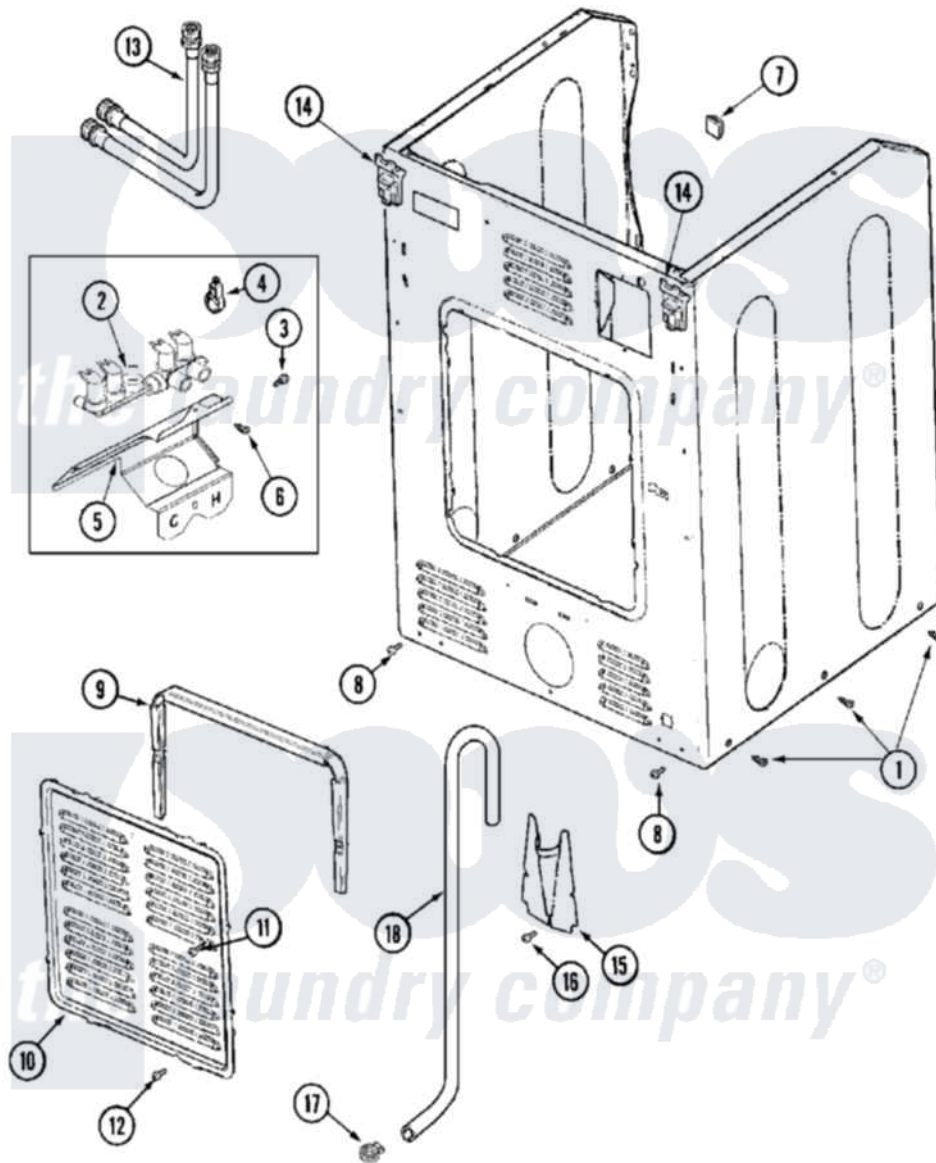

Maytag MLE19PNAUW 10 - CABINET-REAR (WASHER)

Maytag Residential Maytag MLE19PNAUW Dryer Parts Parts Diagram 10 - CABINET-REAR (WASHER)
 Click on the part number to view part

Item	Original Part Number	Replaced By	Status	Part Description
001	213007			Xfor Cabinet See Cabinet, Back
"	213007			Xfor Cabinet See Cabinet, Back
002	33002211			Valve, Water
003	22002436			Screw, Water Valve Bracket
004	205161	489503		Clamp
005	33002212			Bracket, Water Valve
006	22002925	3370225		Screw
007	NLA		Not Available	PLUG, HOLE
008	22001995			Screw Note: Screw, Tumbler Front And Shroud
009	22002022			Spacer, Access Panel
010	22002092			Panel, Access
011	22002295	67006908		Screw, Ice Rack
012	22002925	3370225		Screw
013	22003839	202860		Inlet Hose Assembly

"	Y013783		Washer, Inlet Hose
014	22001995		Screw Note: Screw, Tumbler Front And Shroud
"	22002798		Hinge, Door
015	22002704		Cover, Drain Hose
016	22001995		Screw Note: Screw, Tumbler Front And Shroud
017	22001984	285655	Clamp, Hose
018	12001807		Drain Hose Kit
"	22002892		Retainer, Drain Hose
"	22002893	8539404	Tie-Wire
"	22003319	12001807	Drain Hose Kit