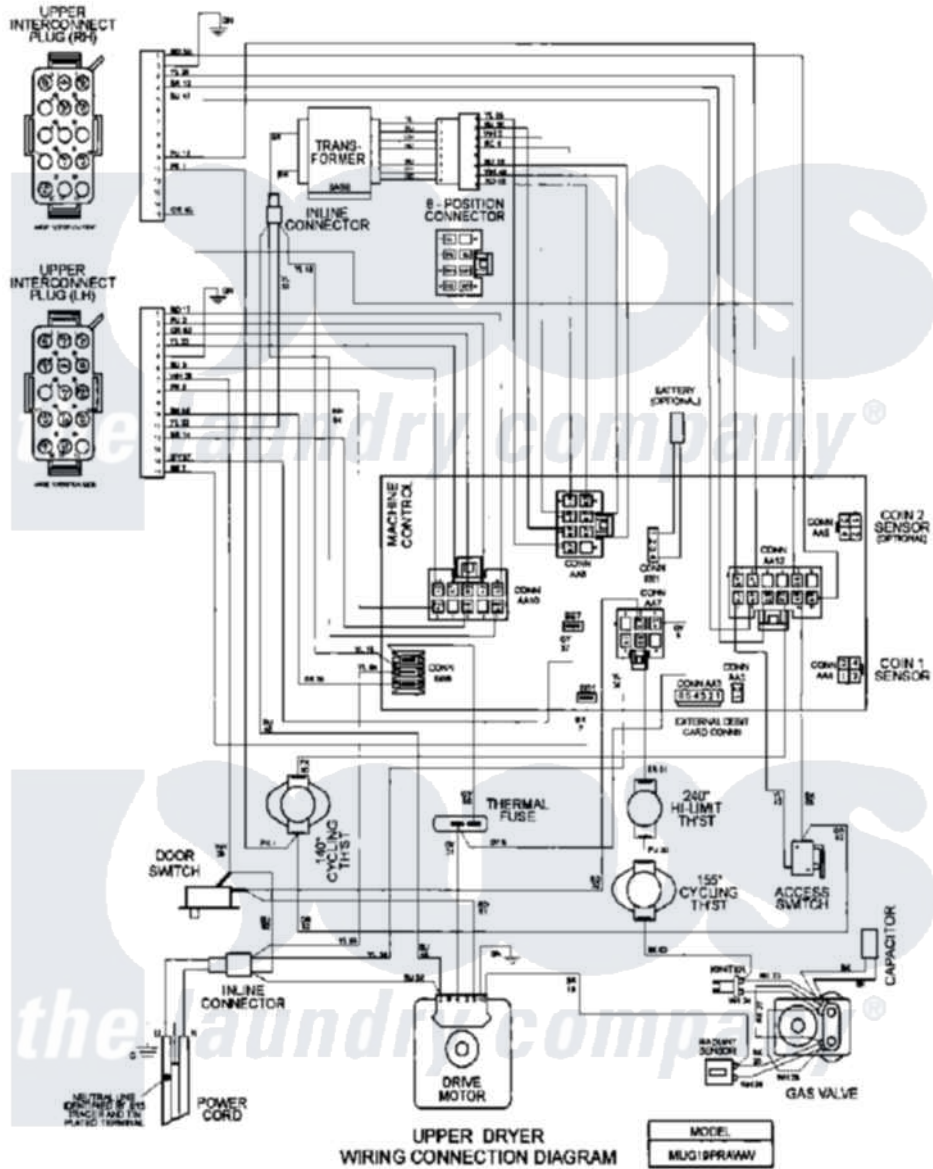

# Maytag MLE19PNAUW 14 - WIRING INFORMATION

Maytag Residential Maytag MLE19PNAUW Dryer Parts Parts Diagram 14 - WIRING INFORMATION  
 Click on the part number to view part

Item	Original Part Number	Replaced By	Status	Part Description
001	NLA		Not Available	WIRING INFORMATION