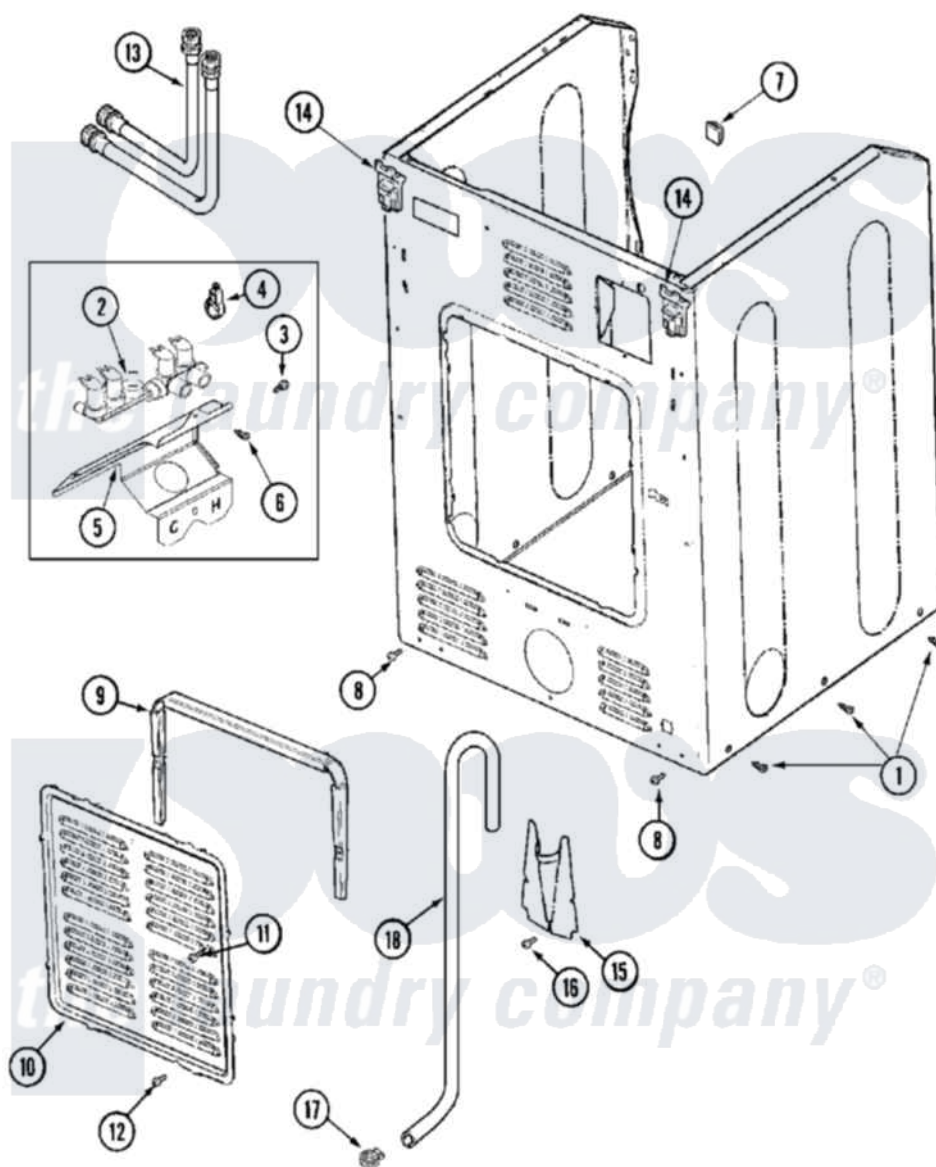

Maytag MLE19PNAYW 04 - CABINET-REAR (DRYER)

Maytag [Residential Maytag MLE19PNAYW Dryer Parts](#) Parts Diagram 04 - CABINET-REAR (DRYER)
 Click on the part number to view part

Item	Original Part Number	Replaced By	Status	Part Description
001	22001995			Screw Note: Screw, Tumbler Front And Shroud
"	33002060			Bracket, Security
002	33001795			Cover, Terminal Block
003	22001995			Screw Note: Screw, Tumbler Front And Shroud
004	BLANK		Not Available	FOR CABINET SEE CABINET-FRONT