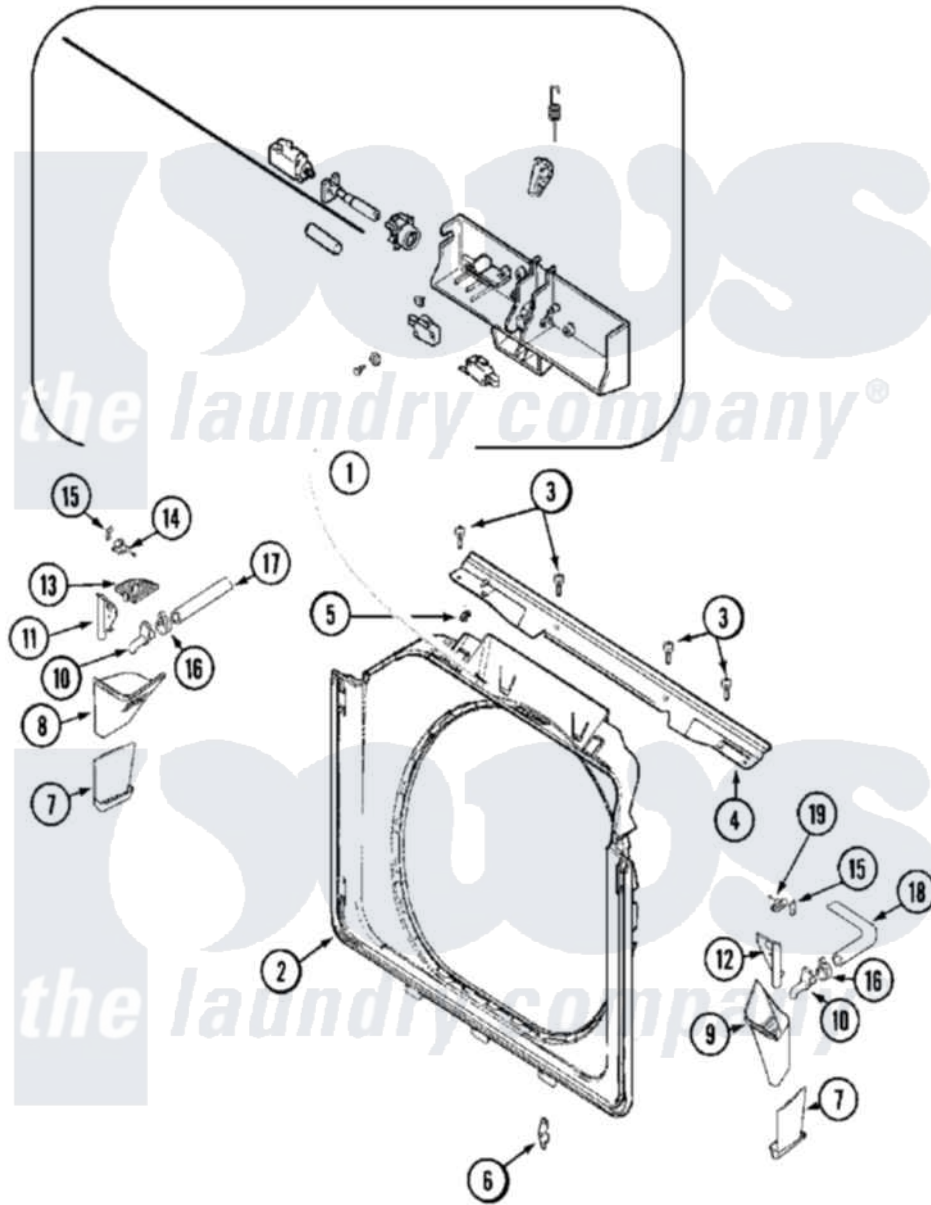

Maytag MLE19PNAYW 09 - DOOR SHROUD & DOOR LATCH ASSEMBLY (WASH)

Maytag [Residential Maytag MLE19PNAYW Dryer Parts](#) Parts Diagram 09 - DOOR SHROUD & DOOR LATCH ASSEMBLY (WASH)

[Click on the part number to view part](#)

Item	Original Part Number	Replaced By	Status	Part Description
001	NLA		Not Available	LATCH, ASSY. (DOM/COMMERCIAL)
002	22002506			Shroud And Dispenser Hose
003	22003842	W10257568		Hose
004	22003843			Fabric Softener Hose
005	205161	489503		Clamp
006	33001764			Cover, Hinge Hole
007	33002195			Grate, Overflow
"	33002196			Grate, Overflow
008	33002197			Cup, Bleach Dispenser
009	33002198			Cup, Fabric Softener Dispenser
010	33002199			Spout, Dispenser Fill
011	33002200			Cap, Bleach Dispenser
012	33002201			Cap, Fabric Softener

013	33002204	Screen, Bleach Cup
014	22002436	Screw, Water Valve Bracket
"	22003653	Retainer, Dispenser Hose
"	33002205	Retainer, Bleach Cup
015	33002206	Fastener, J Type