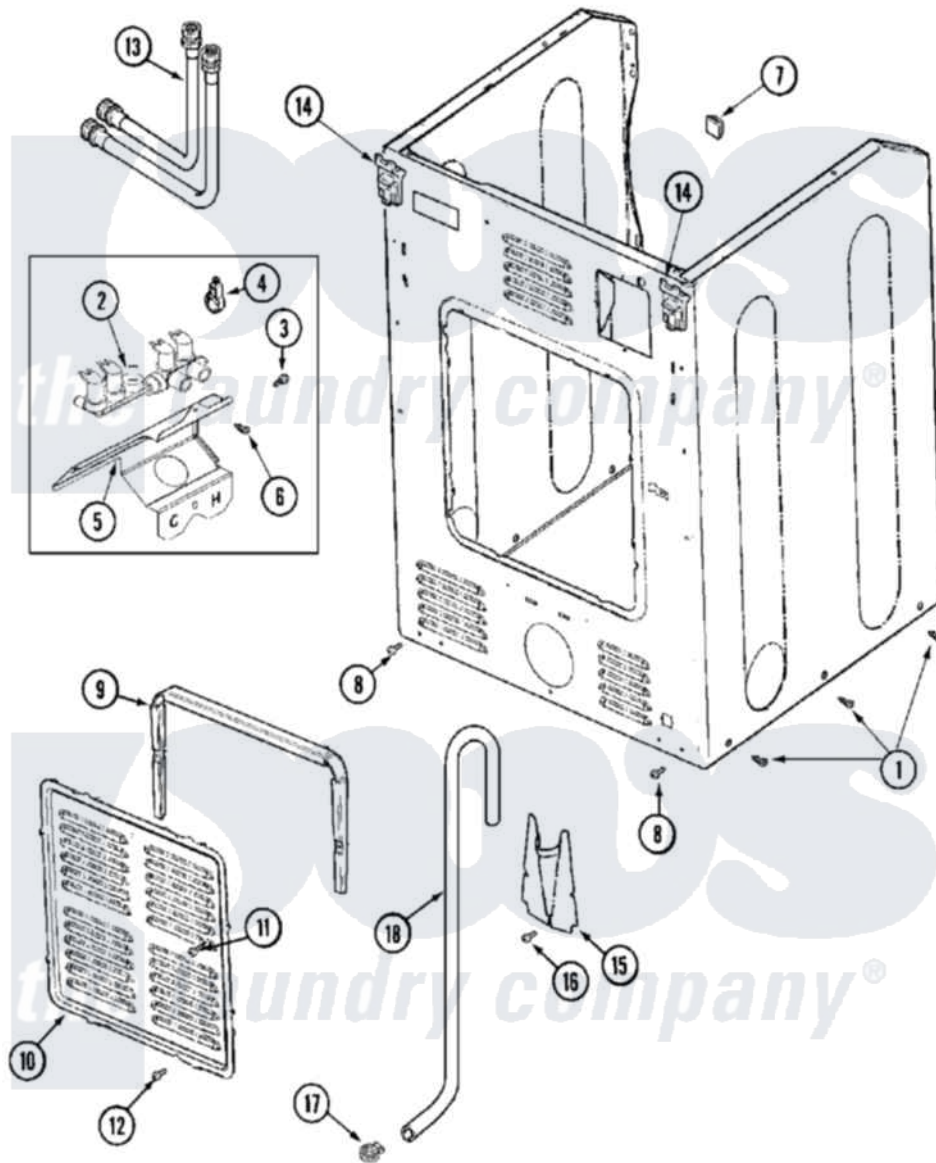

Maytag MLE19PNAYW 11 - CABINET-REAR (WASHER)

Maytag Residential Maytag MLE19PNAYW Dryer Parts Parts Diagram 11 - CABINET-REAR (WASHER)
 Click on the part number to view part

Item	Original Part Number	Replaced By	Status	Part Description
001	213007			Xfor Cabinet See Cabinet, Back
"	213007			Xfor Cabinet See Cabinet, Back
002	33002211			Valve, Water
003	22002436			Screw, Water Valve Bracket
004	205161	489503		Clamp
005	33002212			Bracket, Water Valve
006	22002925	3370225		Screw
007	NLA		Not Available	PLUG, HOLE
008	22001995			Screw Note: Screw, Tumbler Front And Shroud
009	22002022			Spacer, Access Panel
010	22002092			Panel, Access
011	22002295	67006908		Screw, Ice Rack
012	22002925	3370225		Screw
013	22003839	202860		Inlet Hose Assembly

"	Y013783		Washer, Inlet Hose
014	22001995		Screw Note: Screw, Tumbler Front And Shroud
"	22002798		Hinge, Door
015	22002704		Cover, Drain Hose
016	22001995		Screw Note: Screw, Tumbler Front And Shroud
017	22001984	285655	Clamp, Hose
018	12001807		Drain Hose Kit
"	22002892		Retainer, Drain Hose
"	22002893	8539404	Tie-Wire
"	22003319	12001807	Drain Hose Kit