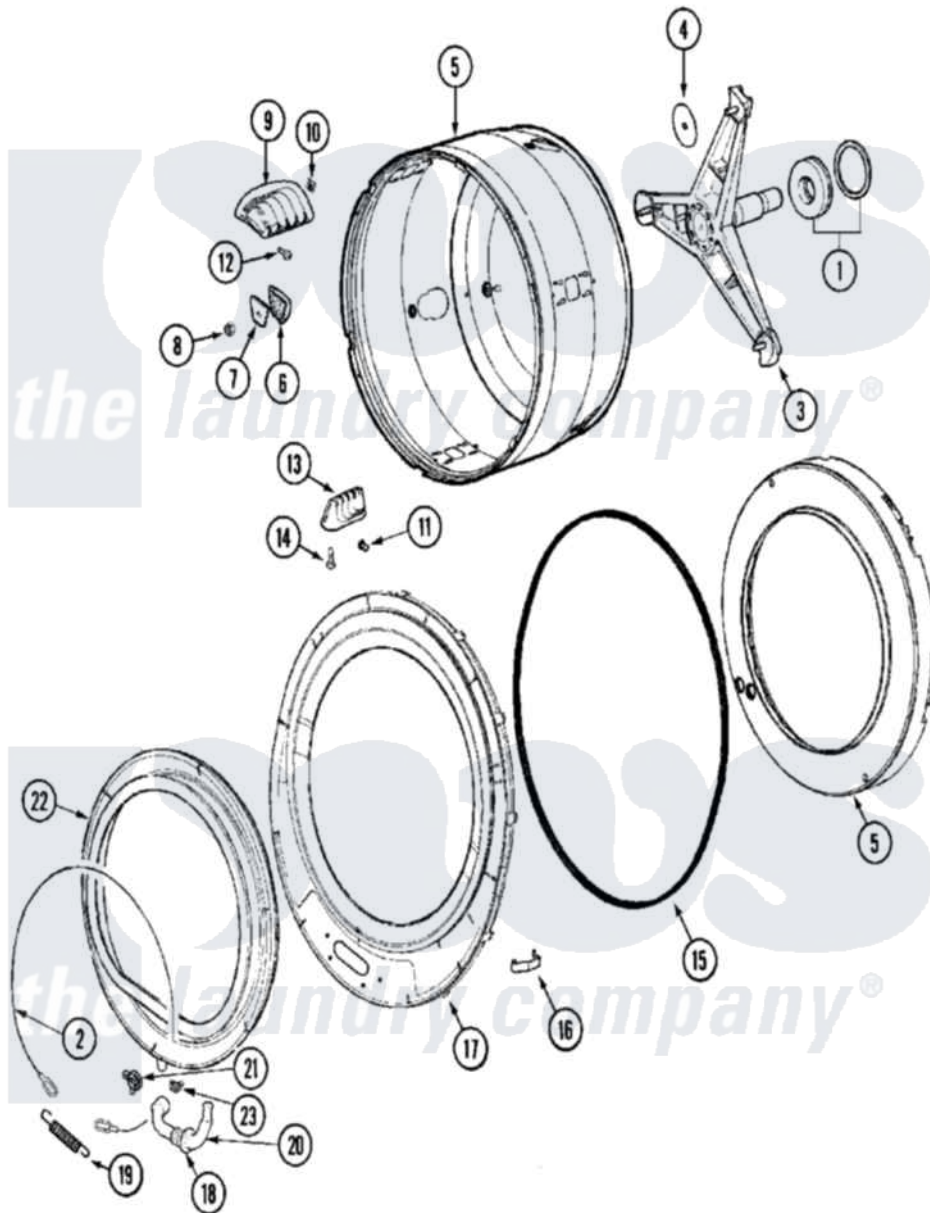

Maytag MLE19PNAYW 13 - SPINNER ASSEMBLY & OUTER TUB COVER(WASH)

Maytag [Residential Maytag MLE19PNAYW Dryer Parts](#) Parts Diagram 13 - SPINNER ASSEMBLY & OUTER TUB COVER(WASH)

[Click on the part number to view part](#)

Item	Original Part Number	Replaced By	Status	Part Description
001	12001478	12002022		Lip Seal Kit
002	22002327			Wire, Boot Clamp
003	22002123			Tube, Molykote
"	22002897	W10181639		Support
"	22003925	W10181639		Support
004	22002023			Washer, Plastic
005	22003549	6-2717080		Spinner As
006	22002482			Washer, Profile
007	22002020			Washer, Spinner Support
008	22002122	2207454		Nut, Hex
009	22001985			Baffle, Drip
010	22002009			Grommet, Baffle
011	22001999			Grommet, Baffle
012	22002556			Screw, Baffle
013	22001986			Baffle, Drip

014	22002059		Screw, Baffle
015	22002077		Seal, Tub Cover
016	22002050		Clip, Tub To Cover
017	22004254		Cover, Tub W/Sealandcaps Aspk
"	NLA	Not Available	TUB COVER/BRUSH ASSEMBLY
018	22003074		Guard, Hose
019	22002099		Spring, Tub
020	22003071	22004477	Drain Hose, Door Boot
021	Y22003072		CLAMP, HOSE DOUBLE WIRE
022	22003070	12002533	Boot Kit
023	22003073	596669	Clamp, Manifold