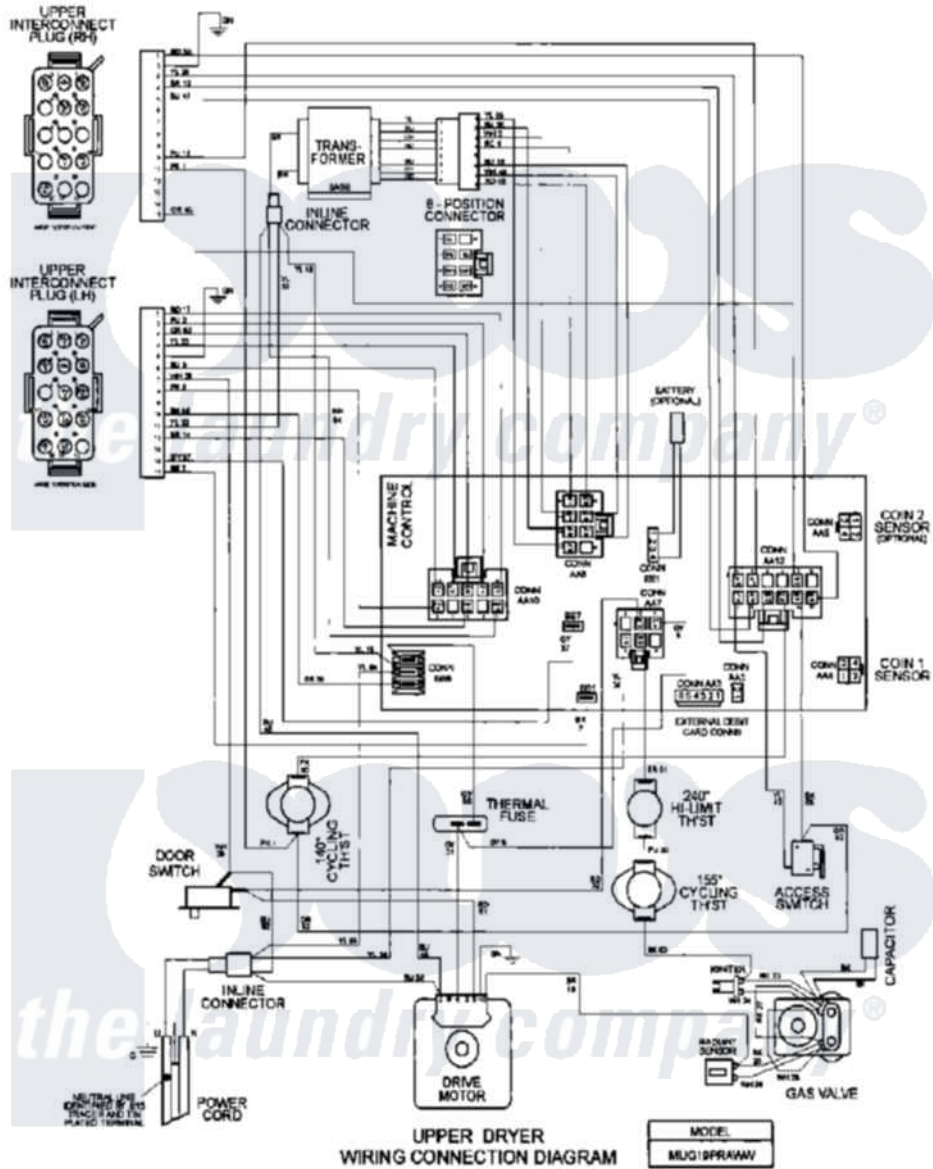

Maytag MLE19PNAYW 15 - WIRING INFORMATION

Maytag Residential Maytag MLE19PNAYW Dryer Parts Parts Diagram 15 - WIRING INFORMATION
 Click on the part number to view part

Item	Original Part Number	Replaced By	Status	Part Description
001	NLA		Not Available	WIRING INFORMATION