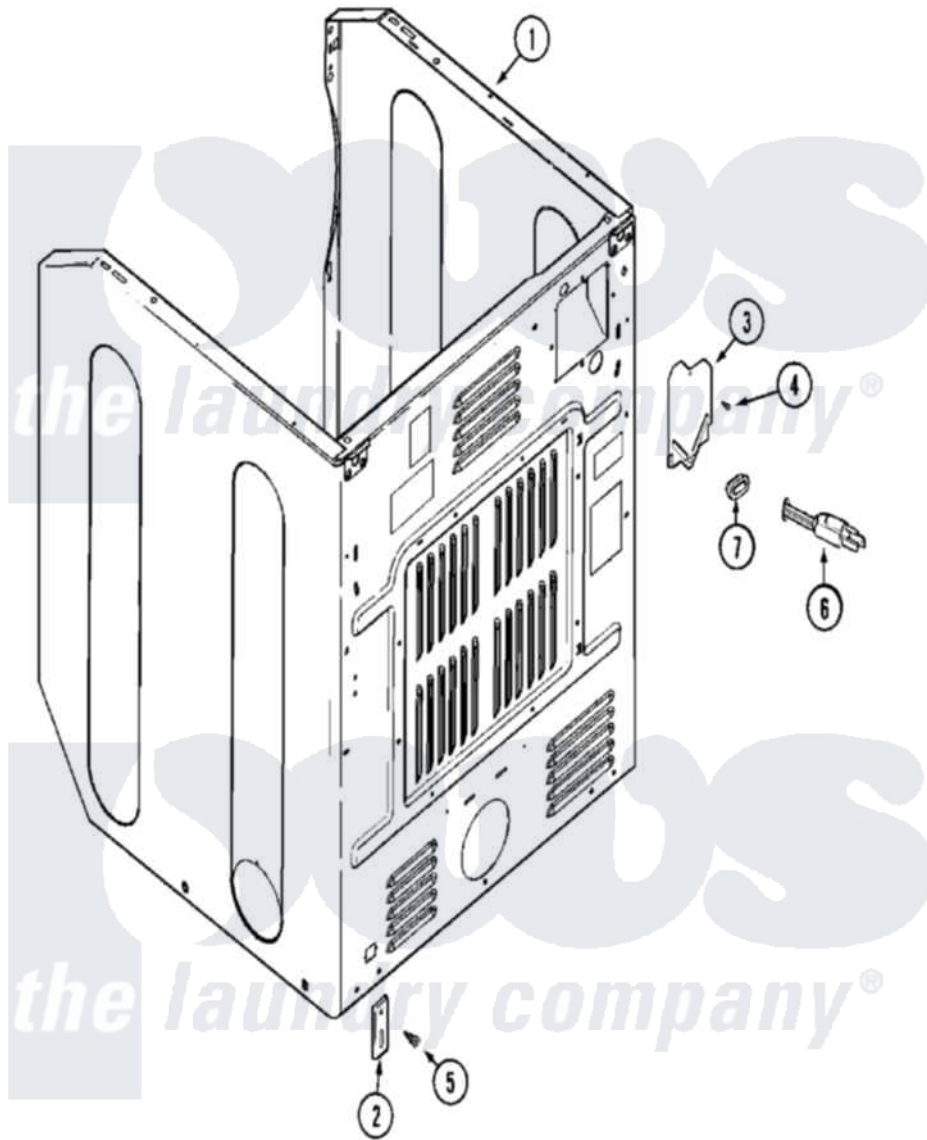

# Maytag MLE19PRAZW 04 - CABINET-REAR (DRYER)

Maytag [Residential Maytag MLE19PRAZW Dryer Parts](#) Parts Diagram 04 - CABINET-REAR (DRYER)  
 Click on the part number to view part

Item	Original Part Number	Replaced By	Status	Part Description
001	NLA		Not Available	CABINET (WHT-UPR)
002	<a href="#">33002060</a>			Bracket, Security
003	<a href="#">33001795</a>			Cover, Terminal Block
004	<a href="#">22001995</a>			Screw Note: Screw, Tumbler Front And Shroud
005	<a href="#">22001995</a>			Screw Note: Screw, Tumbler Front And Shroud
006	33002184	<a href="#">33002777</a>		Power Cord
"	NLA		Not Available	SCREW, CORD
007	<a href="#">211881</a>			Grommet, Cord Part Not Used-Gas Models Only