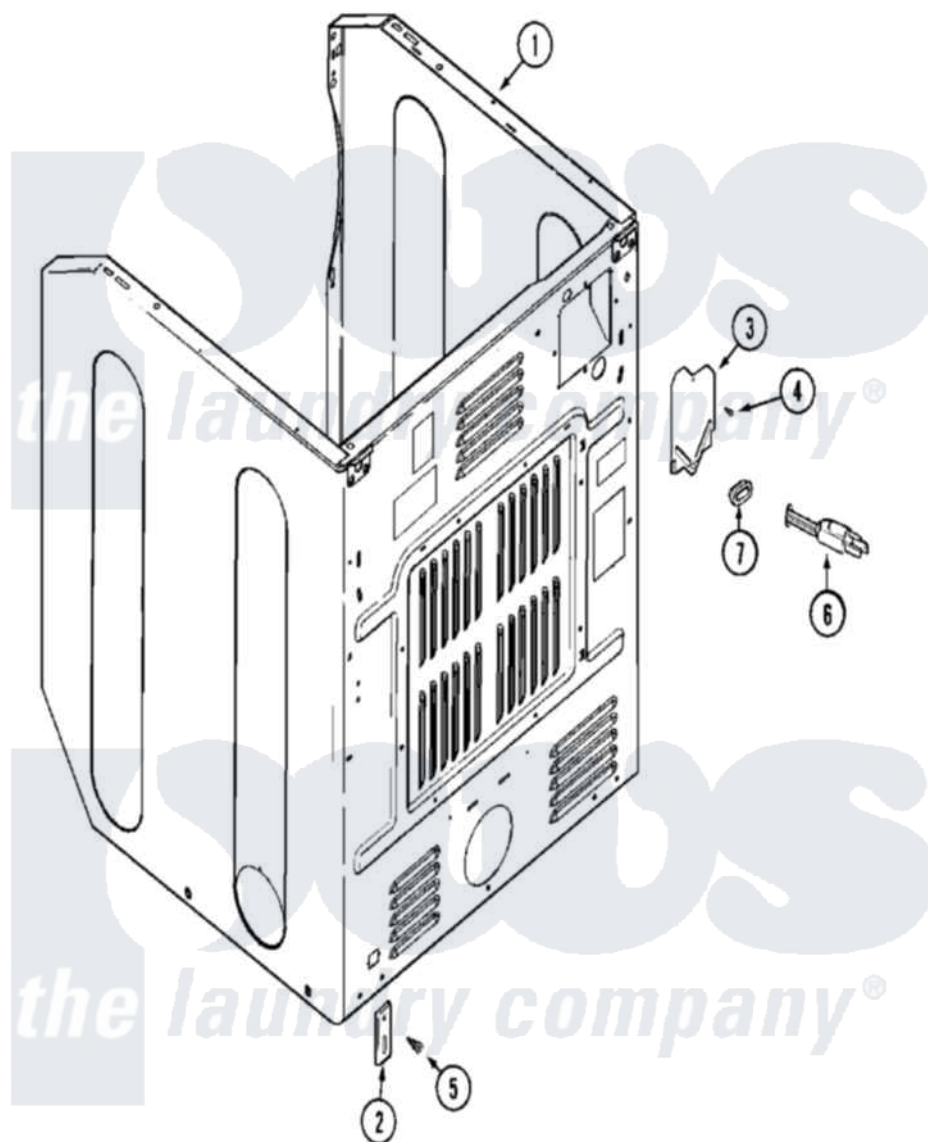

Maytag MLE19PRDYW 04 - CABINET-REAR (DRYER)

Maytag Residential Maytag MLE19PRDYW Dryer Parts Parts Diagram 04 - CABINET-REAR (DRYER)

[Click on the part number to view part](#)

Item	Original Part Number	Replaced By	Status	Part Description
001	33002811			Cabinet Upper As Pack--NA
002	33002060			Bracket, Security
003	33001795			Cover, Terminal Block
004	22001995			Screw Note: Screw, Tumbler Front And Shroud
005	22001995			Screw Note: Screw, Tumbler Front And Shroud
006	22003062			Cord, Power
007	211881			Grommet, Cord Part Not Used- Gas Models Only