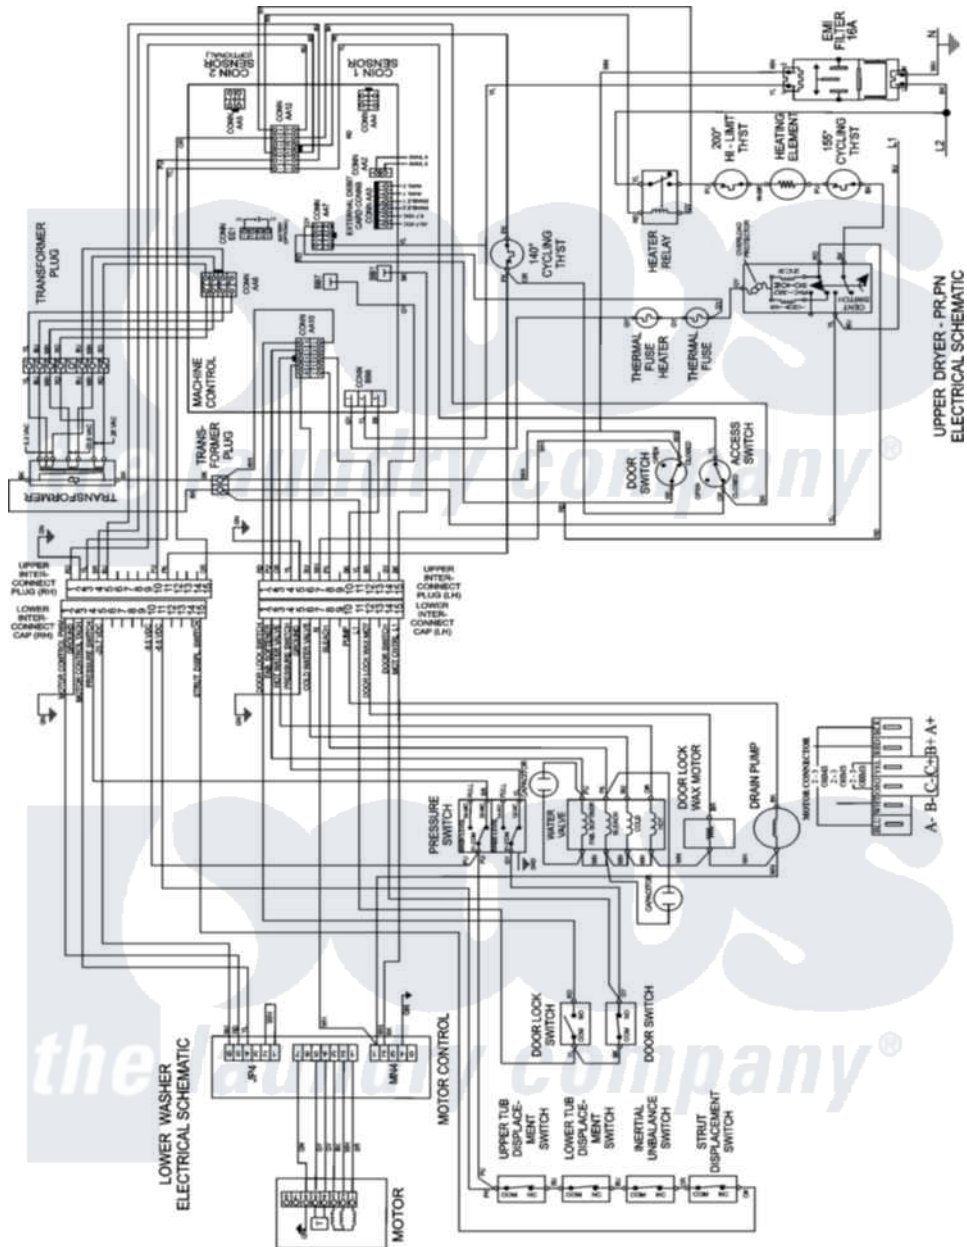

Maytag MLE19PRDYW 15 - WIRING INFORMATION (MLE19PNDYW)

Maytag Residential Maytag MLE19PRDYW Dryer Parts Parts Diagram 15 - WIRING INFORMATION (MLE19PNDYW)

[Click on the part number to view part](#)

Item	Original Part Number	Replaced By	Status	Part Description
001	NLA		Not Available	WIRING INFORMATION