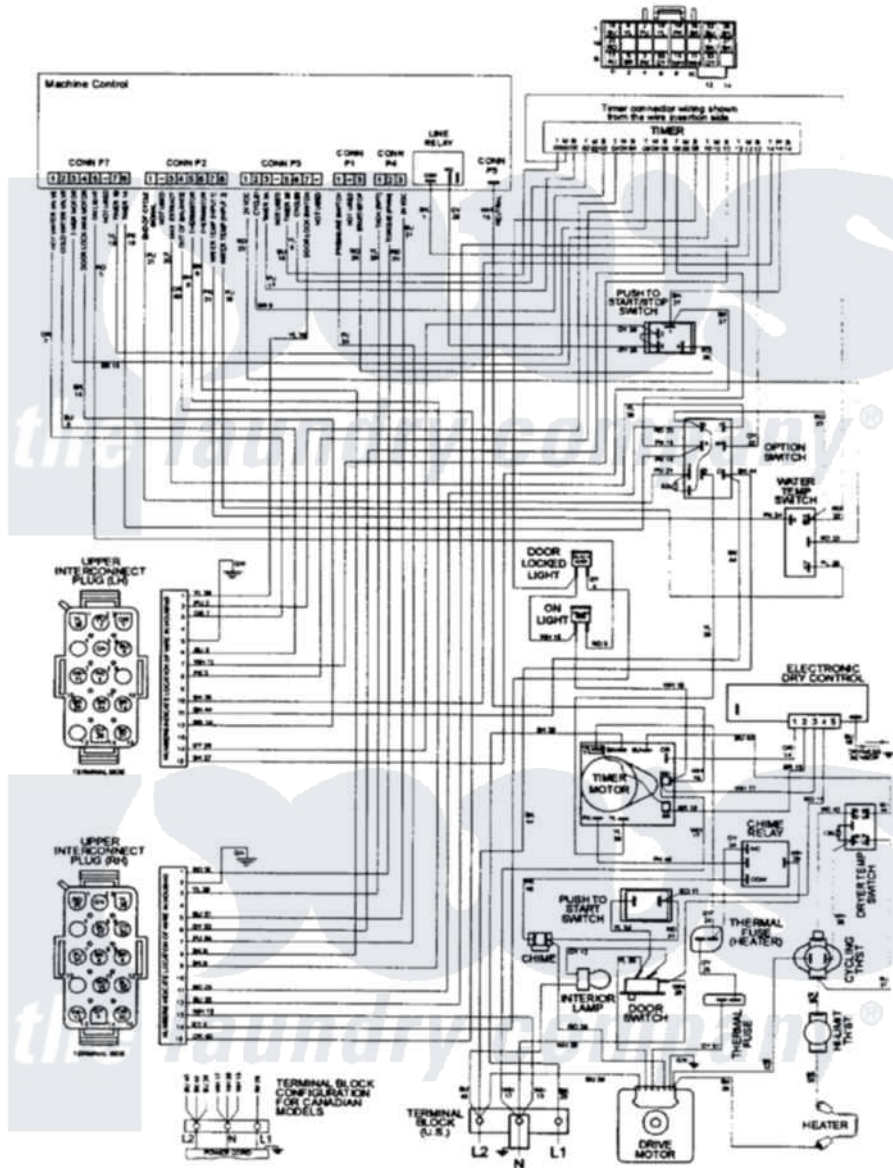

Maytag MLE2000AYW 17 - WIRING INFORMATION

Maytag Residential Maytag MLE2000AYW Stacked Washer and Dryer Parts Parts Diagram 17 - WIRING INFORMATION

[Click on the part number to view part](#)

Item	Original Part Number	Replaced By	Status	Part Description
NI	15002477		Not Available	WIRING INFORMATION