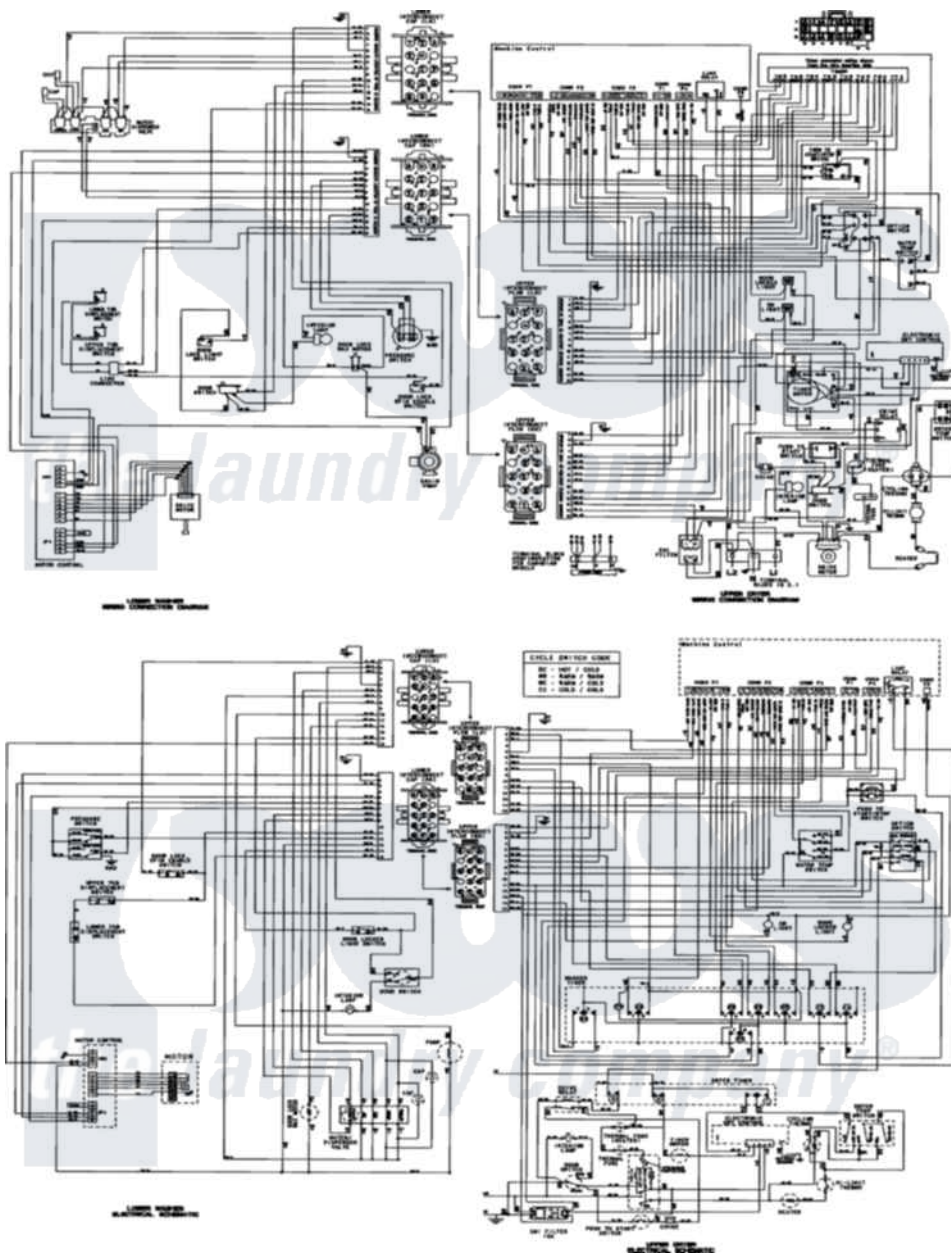

Maytag MLE2000AYW 18 - WIRING INFORMATION

[Maytag Residential Maytag MLE2000AYW Stacked Washer and Dryer Parts](#) Parts Diagram 18 - WIRING INFORMATION

[Click on the part number to view part](#)

Item	Original Part Number	Replaced By	Status	Part Description
NI	15003678		Not Available	WIRING INFORMATION