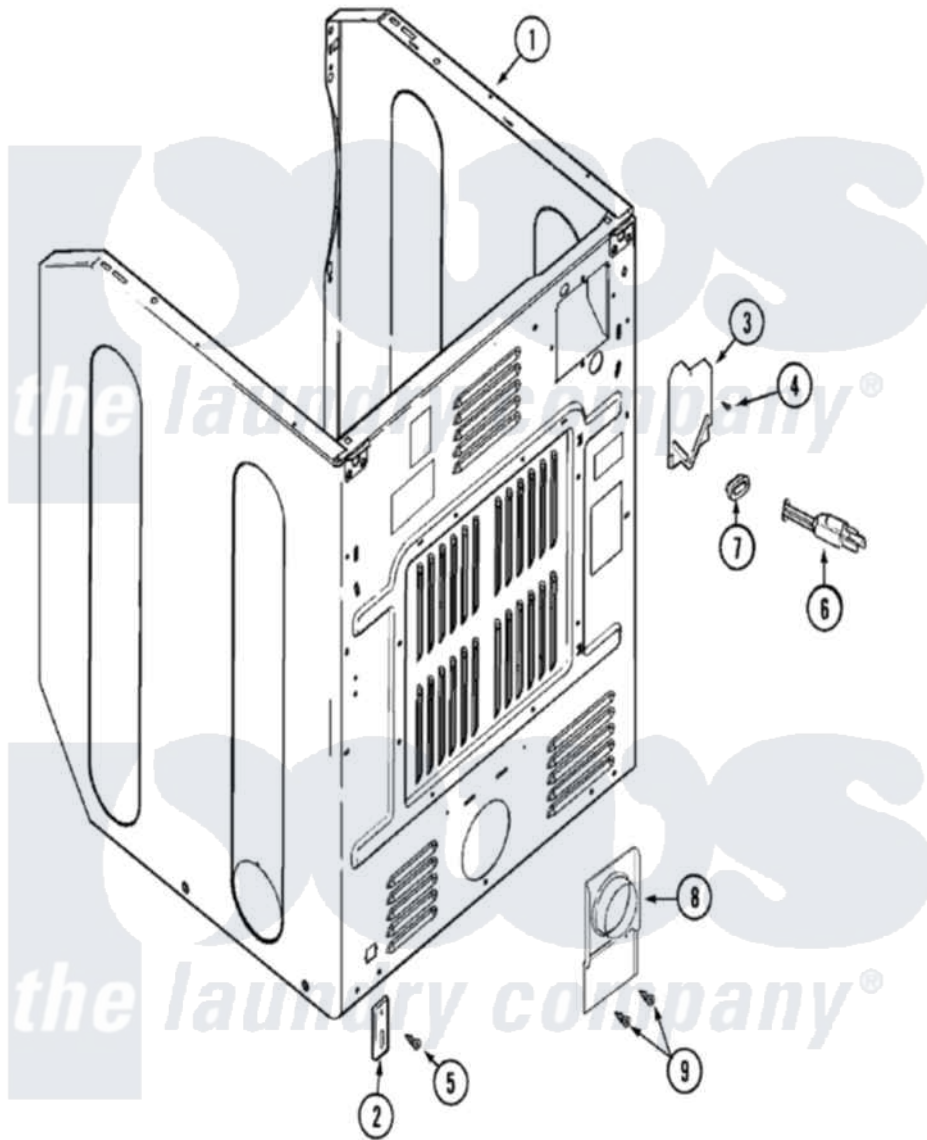

Maytag MLE2000AZW 04 - CABINET-REAR (DRYER)

Maytag Residential Maytag MLE2000AZW Stacked Washer and Dryer Parts Parts Diagram 04 - CABINET-REAR (DRYER)

[Click on the part number to view part](#)

Item	Original Part Number	Replaced By	Status	Part Description
1	33002277			Cabinet
"	22003639			Cabinet Assembly
"	22003582		Not Available	CABINET, ASSY. (WHT-AS PK)
2	33002060			Bracket, Security
3	33001795			Cover, Terminal Block
4	22001995			Screw Note: Screw, Tumbler Front And Shroud
5	22001995			Screw Note: Screw, Tumbler Front And Shroud
6	33002323			Shield, Power Cord
"	33002233			Cord, Power
"	33001425			Locknut, Eared For Canadian
7	33002053	211881		Grommet, Cord Part Not Used-Gas Models Only
8	22002528		Not Available	BRACKET, EXHAUST DUCT ASSY.
				Screw Note: Screw, Tumbler