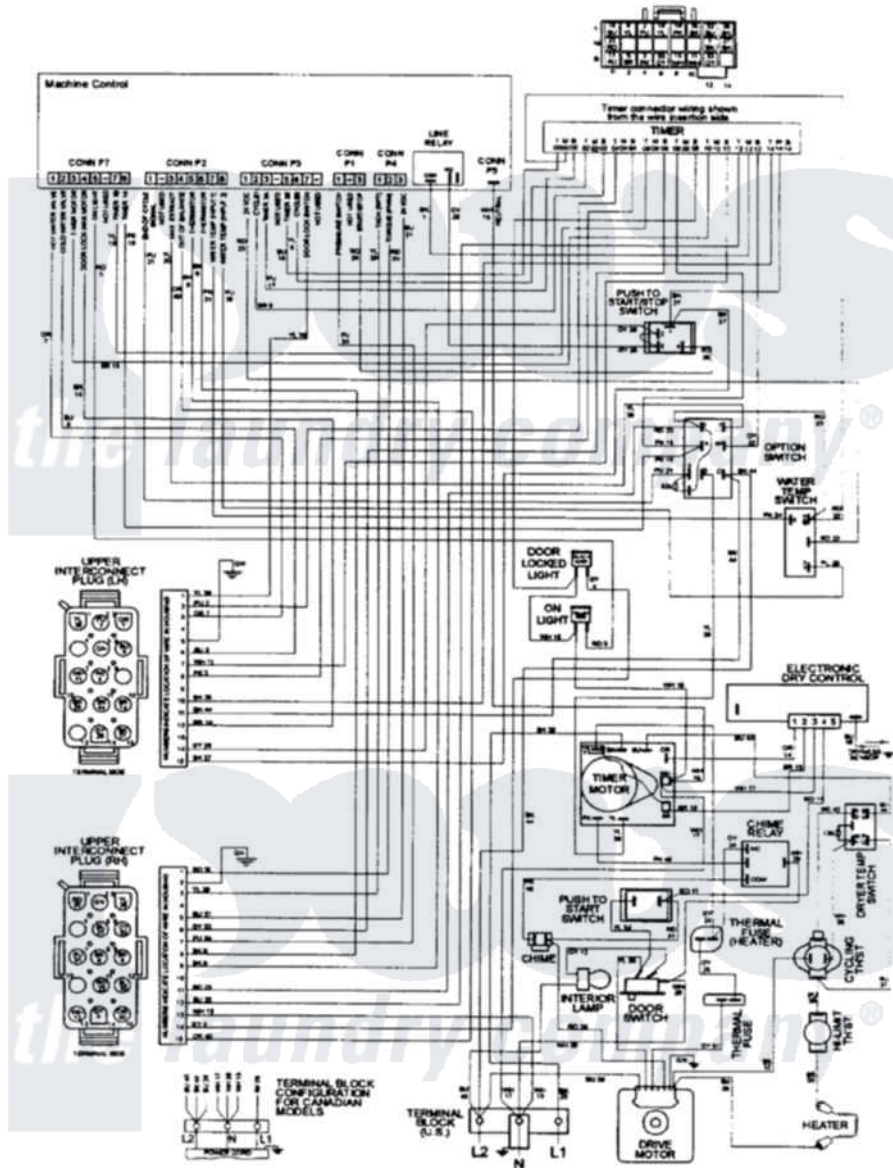

Maytag MLE2000AZW 17 - WIRING INFORMATION

Maytag Residential Maytag MLE2000AZW Stacked Washer and Dryer Parts Parts Diagram 17 - WIRING INFORMATION

[Click on the part number to view part](#)

Item	Original Part Number	Replaced By	Status	Part Description
NI	15002477		Not Available	WIRING INFORMATION