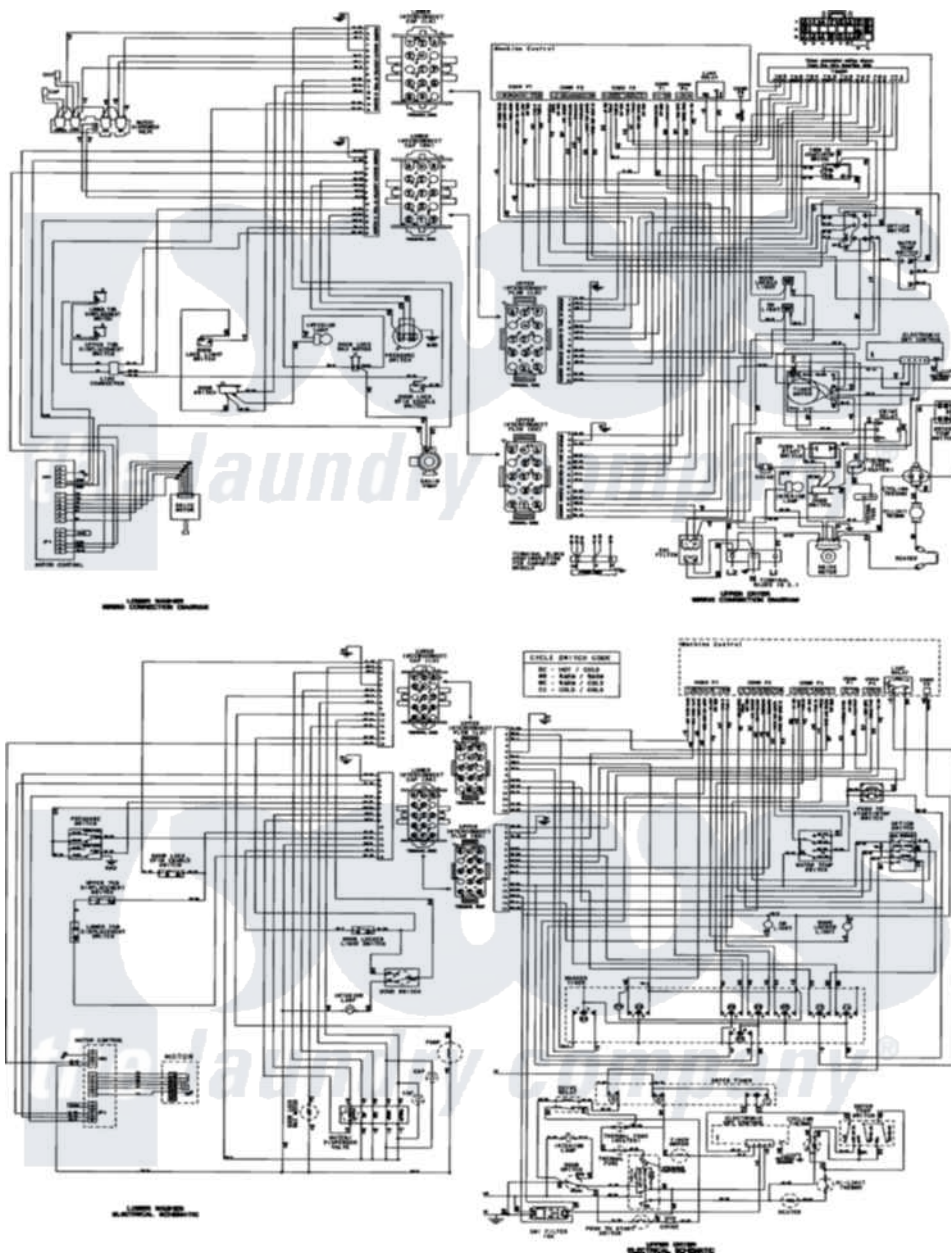

Maytag MLE2000AZW 19 - WIRING INFORMATION

Maytag [Residential Maytag MLE2000AZW Stacked Washer and Dryer Parts](#) Parts Diagram 19 - WIRING INFORMATION

[Click on the part number to view part](#)

Item	Original Part Number	Replaced By	Status	Part Description
NI	15003678		Not Available	WIRING INFORMATION