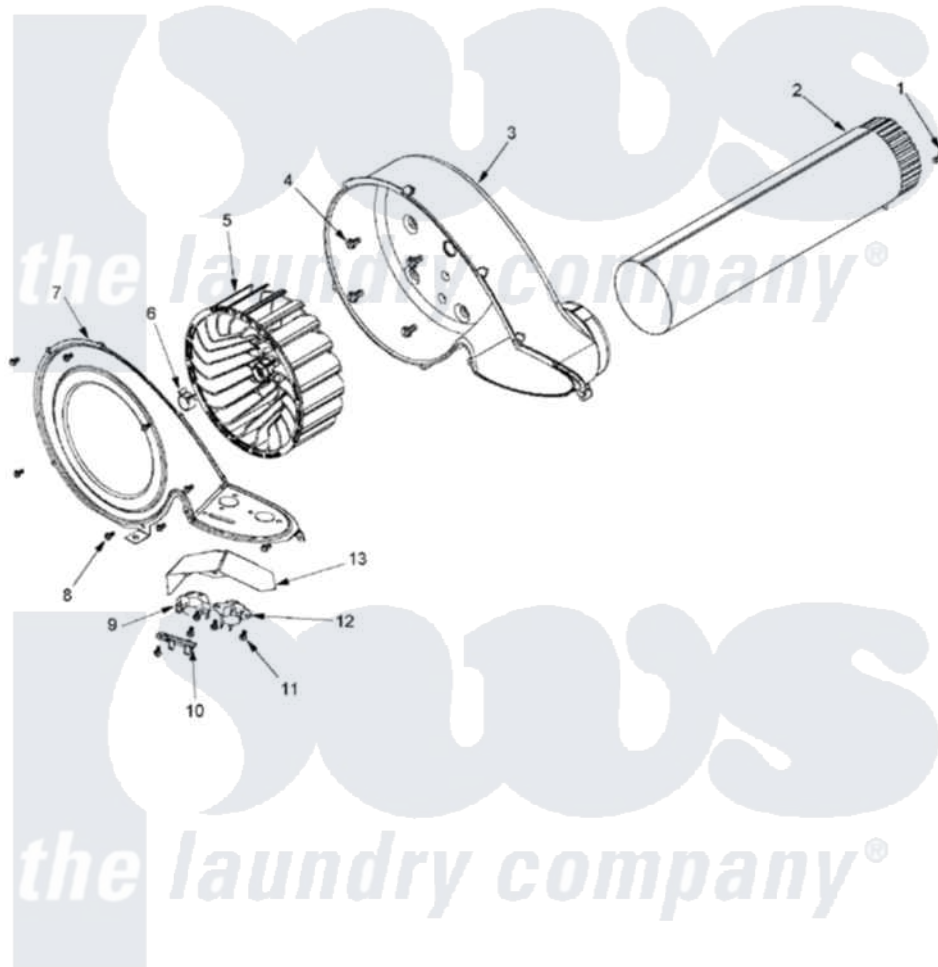

# Maytag MLE23PDHYW 08 - BLOWER

Maytag Residential Maytag MLE23PDHYW Dryer Parts Parts Diagram 08 - BLOWER  
 Click on the part number to view part

Item	Original Part Number	Replaced By	Status	Part Description
001	<a href="#">22001995</a>			Screw Note: Screw, Tumbler Front And Shroud
002	<a href="#">33001799</a>			Outlet Duct Assembly Note: Outlet Duct Assembly
003	<a href="#">33001789</a>			Housing, Blower
004	Y310632	<a href="#">1163839</a>		Screw
005	<a href="#">33002797</a>			Wheel, Blower
006	<a href="#">312967</a>			Clamp, Blower Housing
007	<a href="#">33002711</a>			Cover, Blower Housing
008	33001855	<a href="#">33002917</a>		Screw, No.10-16
009	<a href="#">303392</a>			Thermostat, Cycling
010	<a href="#">33001762</a>			Fuse, Thermal
011	22002925	<a href="#">3370225</a>		Screw
012	<a href="#">33303391</a>			Thermostat, Cycling
013	<a href="#">33001837</a>			Cover, Thermostat