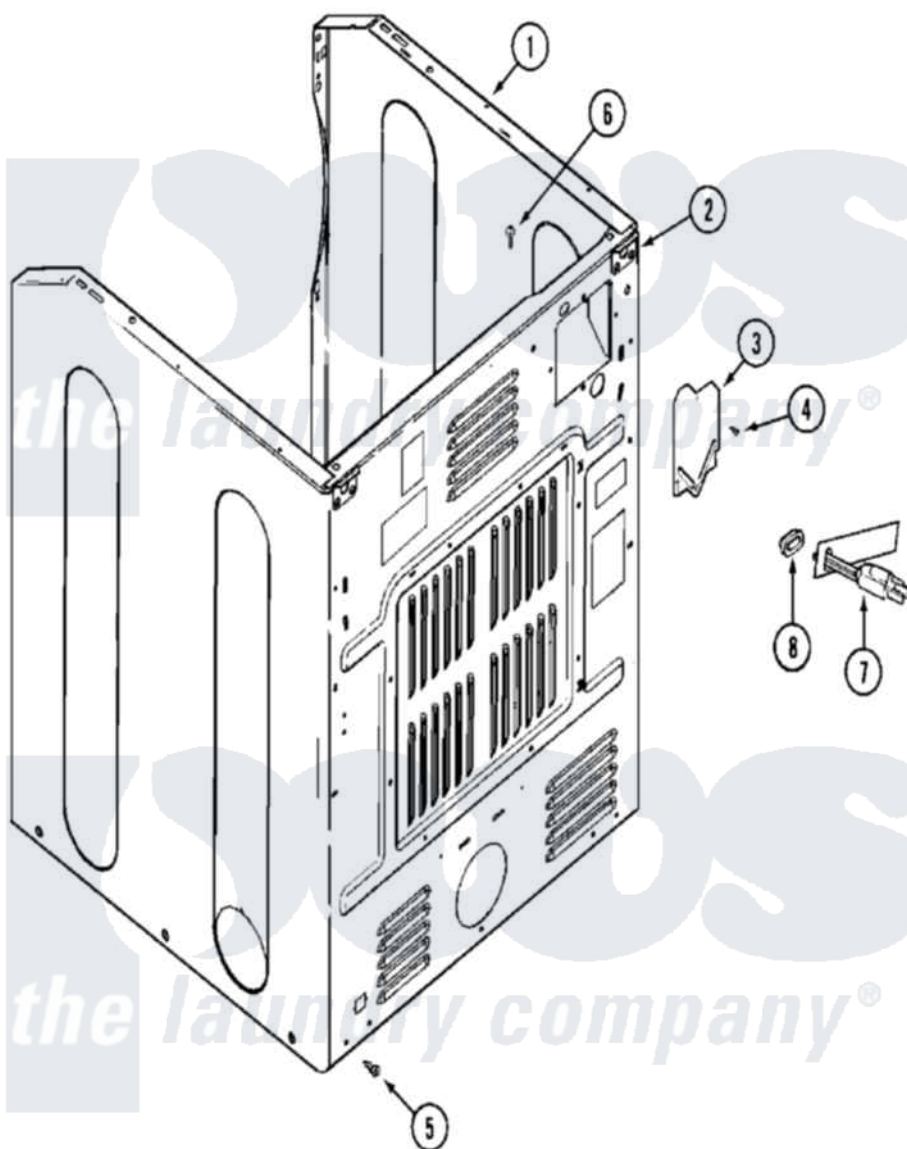

# Maytag MLG15PDAGW 07 - CABINET-REAR

Maytag Residential Maytag MLG15PDAGW Dryer Parts Parts Diagram 07 - CABINET-REAR  
 Click on the part number to view part

Item	Original Part Number	Replaced By	Status	Part Description
001	NLA		Not Available	CABINET (WHT-LWR)
002	NLA		Not Available	BRACKET, CABINET HINGE (LWR)
003	<a href="#">33001795</a>			Cover, Terminal Block
004	<a href="#">22001995</a>			Screw Note: Screw, Tumbler Front And Shroud
005	<a href="#">22001995</a>			Screw Note: Screw, Tumbler Front And Shroud
006	210186	<a href="#">3370225</a>		Screw
007	33001819		Not Available	CORD, POWER (AS WRAPPED)
008	<a href="#">216183</a>			Grommet, Cord Export