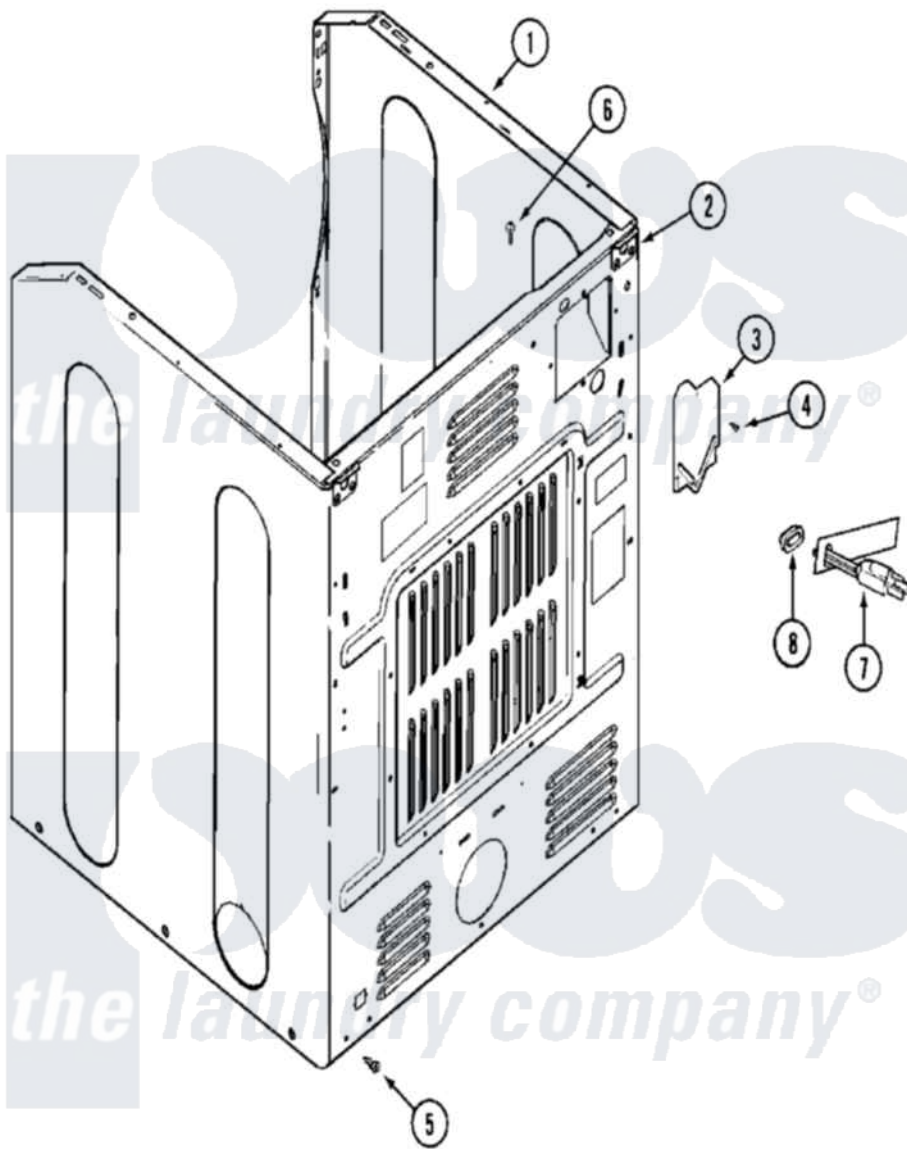

# Maytag MLG15PDAWQ 07 - CABINET-REAR

Maytag Residential Maytag MLG15PDAWQ Dryer Parts Parts Diagram 07 - CABINET-REAR  
 Click on the part number to view part

Item	Original Part Number	Replaced By	Status	Part Description
001	NLA		Not Available	CABINET (WHT-LWR)
"	<a href="#">Y310376</a>			Clip, Door Switch Harness
002	NLA		Not Available	BRACKET, CABINET HINGE (LWR)
003	<a href="#">33001795</a>			Cover, Terminal Block
004	<a href="#">22001995</a>			Screw Note: Screw, Tumbler Front And Shroud
005	<a href="#">22001995</a>			Screw Note: Screw, Tumbler Front And Shroud
006	210186	<a href="#">3370225</a>		Screw
007	208784	<a href="#">22003062</a>		Cord, Power
008	<a href="#">211881</a>			Grommet, Cord Part Not Used- Gas Models Only