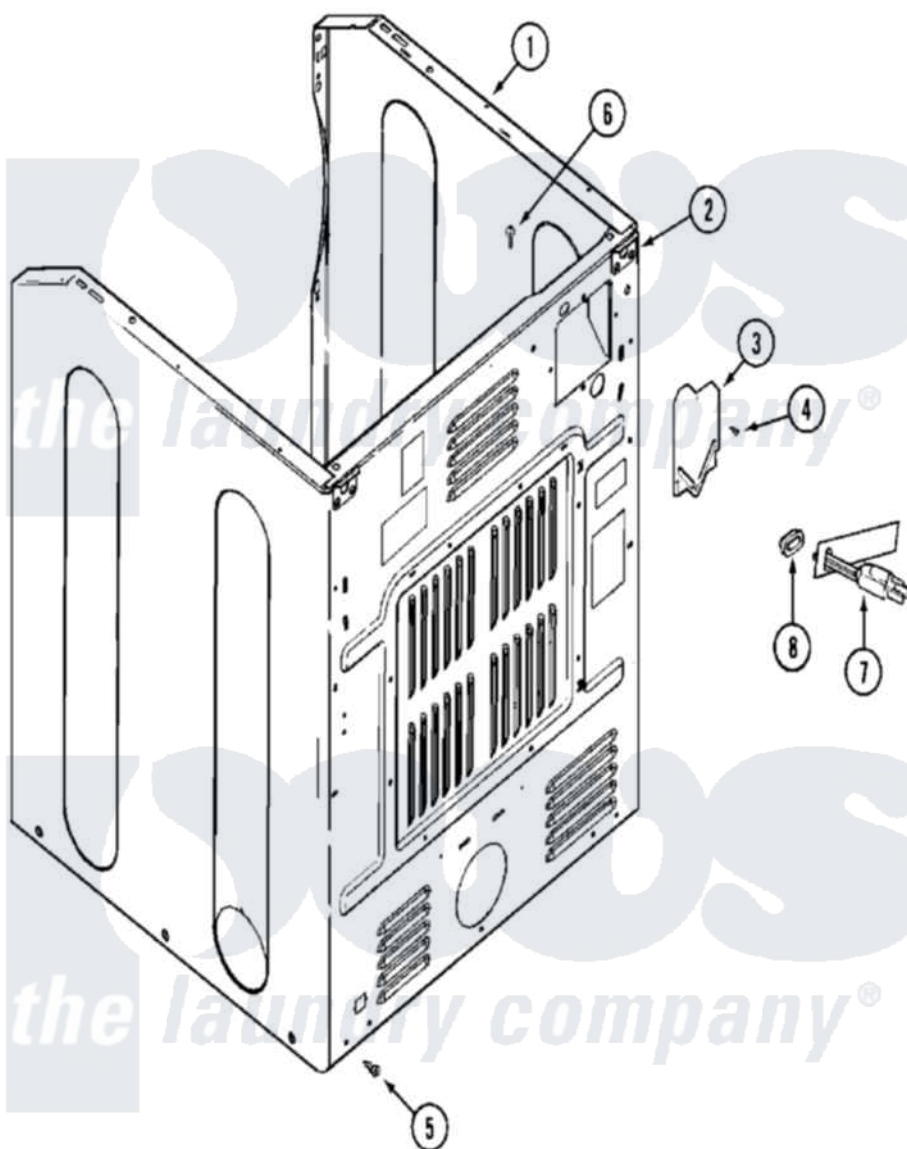

Maytag MLG15PDAWW 07 - CABINET-REAR

Maytag Residential Maytag MLG15PDAWW Dryer Parts Parts Diagram 07 - CABINET-REAR
 Click on the part number to view part

Item	Original Part Number	Replaced By	Status	Part Description
001	NLA		Not Available	CABINET (WHT-LWR)
"	Y310376			Clip, Door Switch Harness
002	NLA		Not Available	BRACKET, CABINET HINGE (LWR)
003	33001795			Cover, Terminal Block
004	22001995			Screw Note: Screw, Tumbler Front And Shroud
005	22001995			Screw Note: Screw, Tumbler Front And Shroud
006	210186	3370225		Screw
007	208784	22003062		Cord, Power
008	211881			Grommet, Cord Part Not Used- Gas Models Only