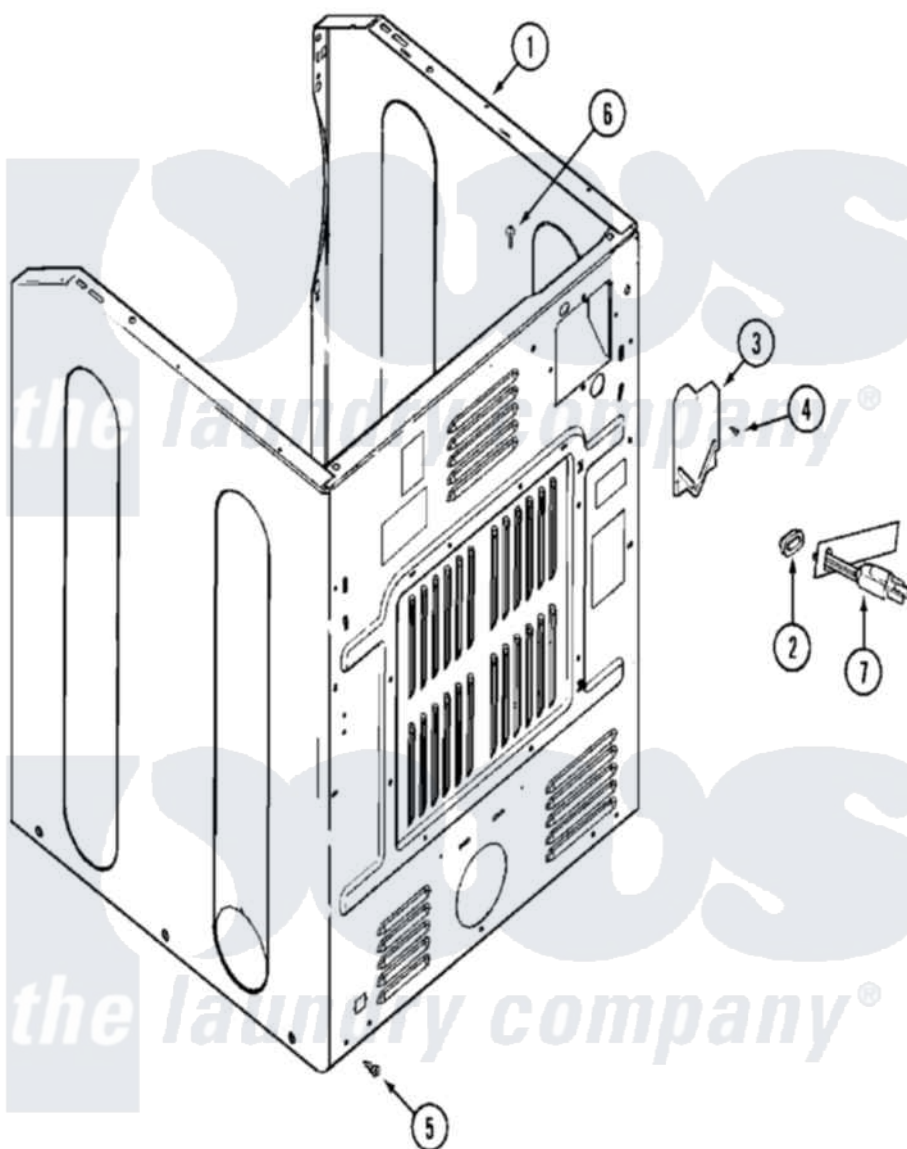

# Maytag MLG15PDBGW 07 - CABINET-REAR

Maytag Residential Maytag MLG15PDBGW Dryer Parts Parts Diagram 07 - CABINET-REAR  
 Click on the part number to view part

Item	Original Part Number	Replaced By	Status	Part Description
001	<a href="#">22003639</a>			Cabinet Assembly
"	<a href="#">22003646</a>			Cabinet Assembly-Upr
"	NLA		Not Available	CABINET (WHT-LWR)
002	<a href="#">216183</a>			Grommet, Cord Export
003	<a href="#">33001795</a>			Cover, Terminal Block
004	<a href="#">22001995</a>			Screw Note: Screw, Tumbler Front And Shroud
005	<a href="#">22001995</a>			Screw Note: Screw, Tumbler Front And Shroud
006	210186	<a href="#">3370225</a>		Screw
007	33001819		Not Available	CORD, POWER (AS WRAPPED)