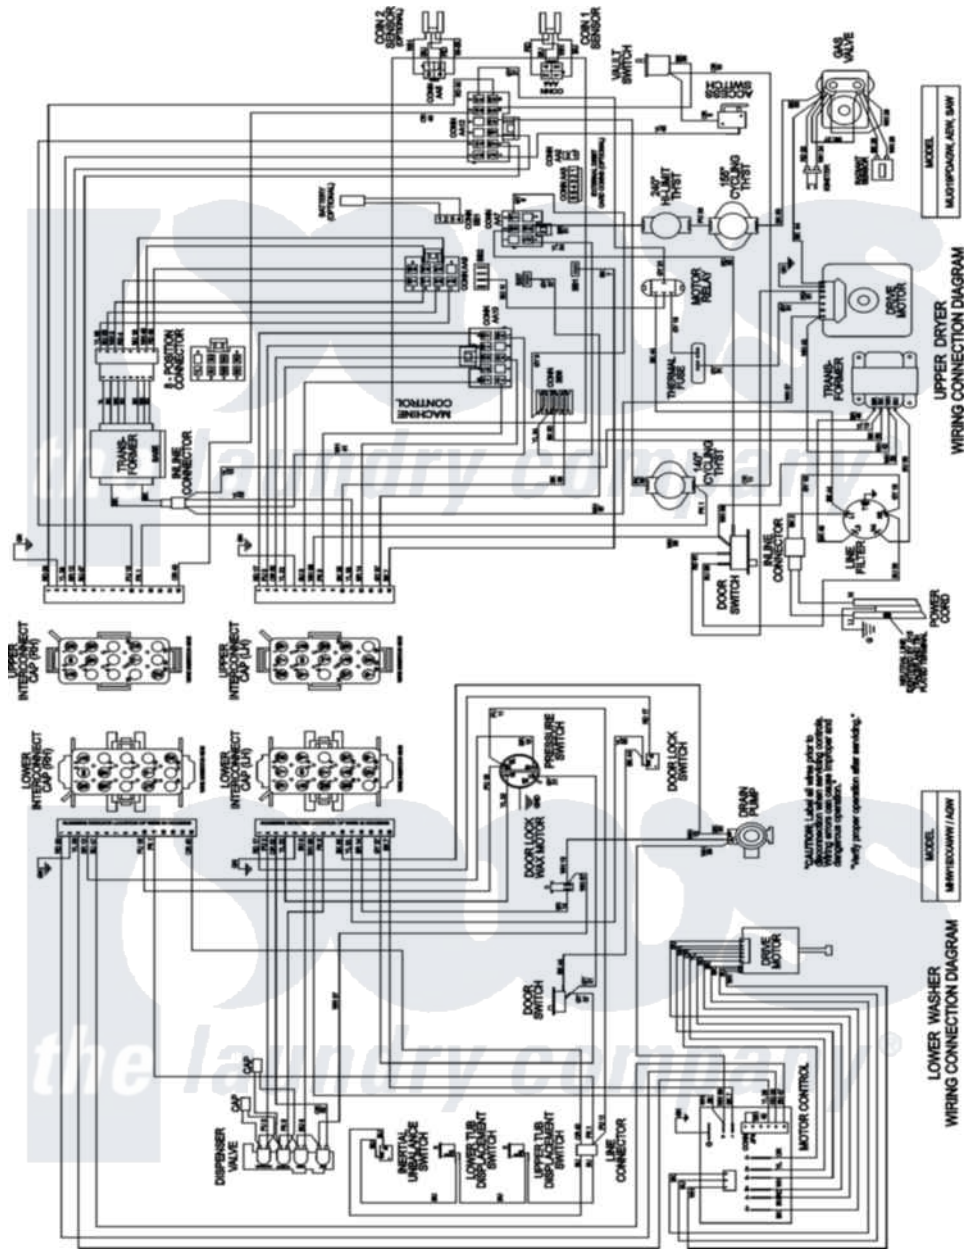

Maytag MLG19PDAEW 15 - WIRING INFORMATION

Maytag Residential Maytag MLG19PDAEW Dryer Parts Diagram 15 - WIRING INFORMATION
 Click on the part number to view part

Item	Original Part Number	Replaced By	Status	Part Description
001	NLA		Not Available	WIRING INFORMATION