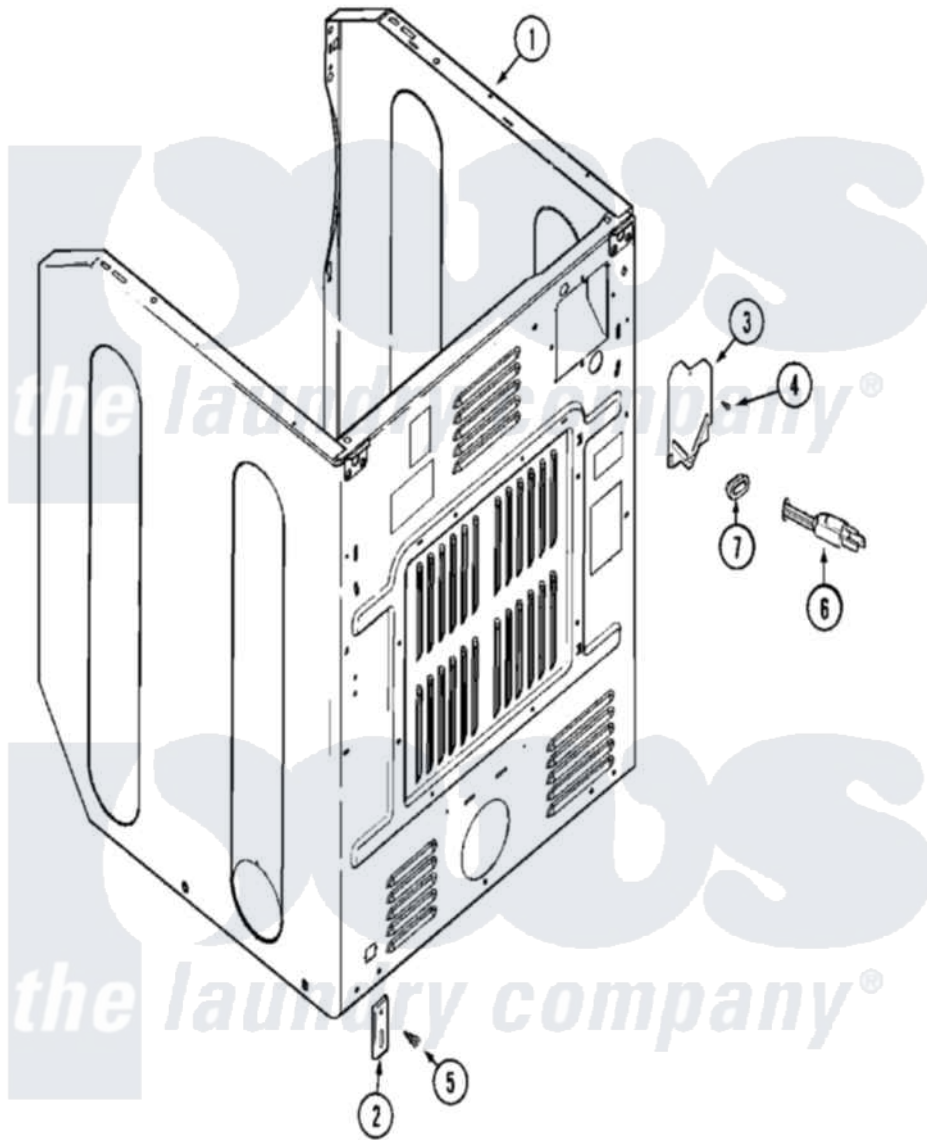

Maytag MLG19PDAXW 10 - CABINET-REAR (DRYER)

Maytag Residential Maytag MLG19PDAXW Dryer Parts Parts Diagram 10 - CABINET-REAR (DRYER)
 Click on the part number to view part

Item	Original Part Number	Replaced By	Status	Part Description
001	NLA		Not Available	CABINET (WHT-UPR)
002	33002060			Bracket, Security
003	33001795			Cover, Terminal Block
004	22001995			Screw Note: Screw, Tumbler Front And Shroud
005	22001995			Screw Note: Screw, Tumbler Front And Shroud
006	33002184	33002777		Power Cord
"	NLA		Not Available	SCREW, CORD
007	211881			Grommet, Cord Part Not Used-Gas Models Only