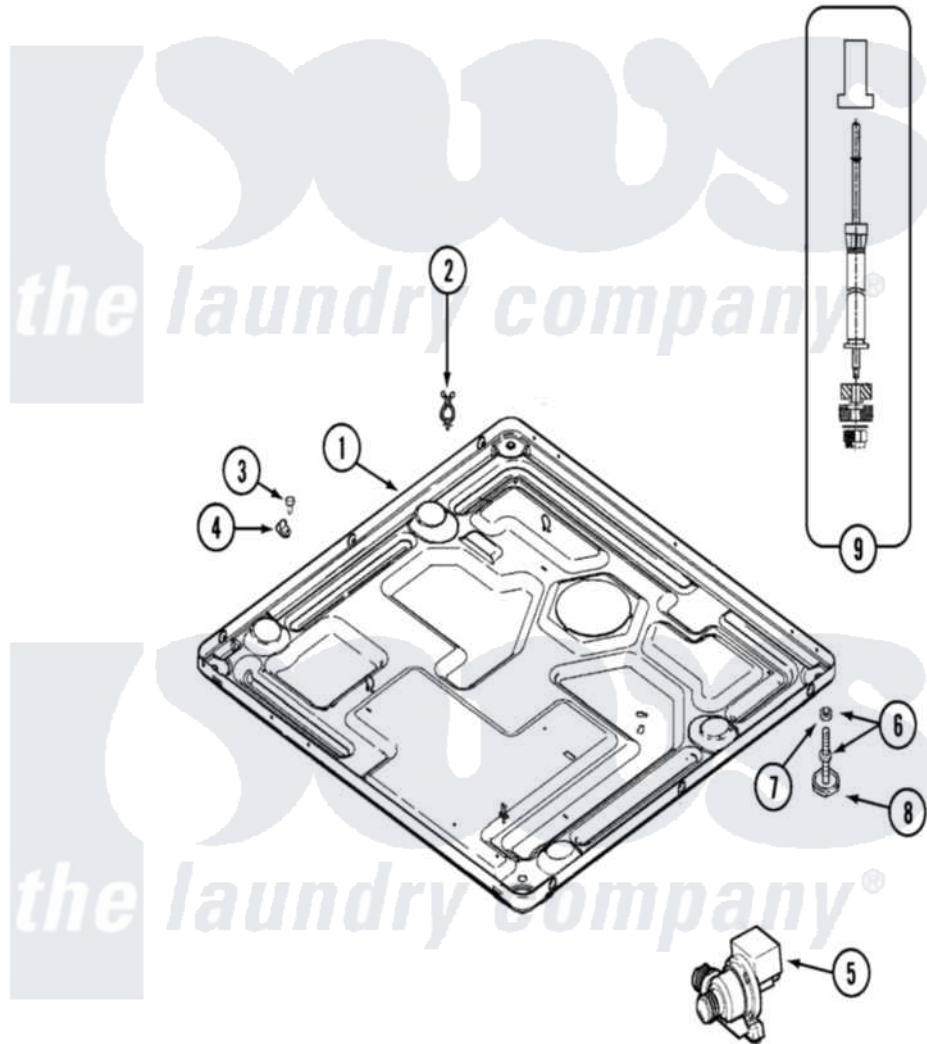

Maytag MLG19PDBGW 14 - BASE (WASHER)

Maytag [Residential Maytag MLG19PDBGW Dryer Parts](#) Parts Diagram 14 - BASE (WASHER)
 Click on the part number to view part

Item	Original Part Number	Replaced By	Status	Part Description
001	213007			Xfor Cabinet See Cabinet, Back
"	22002239			Clip, Front Panel
"	22003605			Base Weld Assembly
002	315471	22003298		Retainer, Wire
"	33001989			Retainer, Vault Switch
003	Y313561			Screw---NA
004	22002014			Clip, Harness To Support
005	22003709			Pump, Drain
006	22003544			Adjustable Leg W/Foot And Nut
007	Y052740	62739		Nut, Lock
008	210684			Foot, Adjustable Leg
009	22001988			Strut Assembly-Rear
"	33002222			Deflector, Water