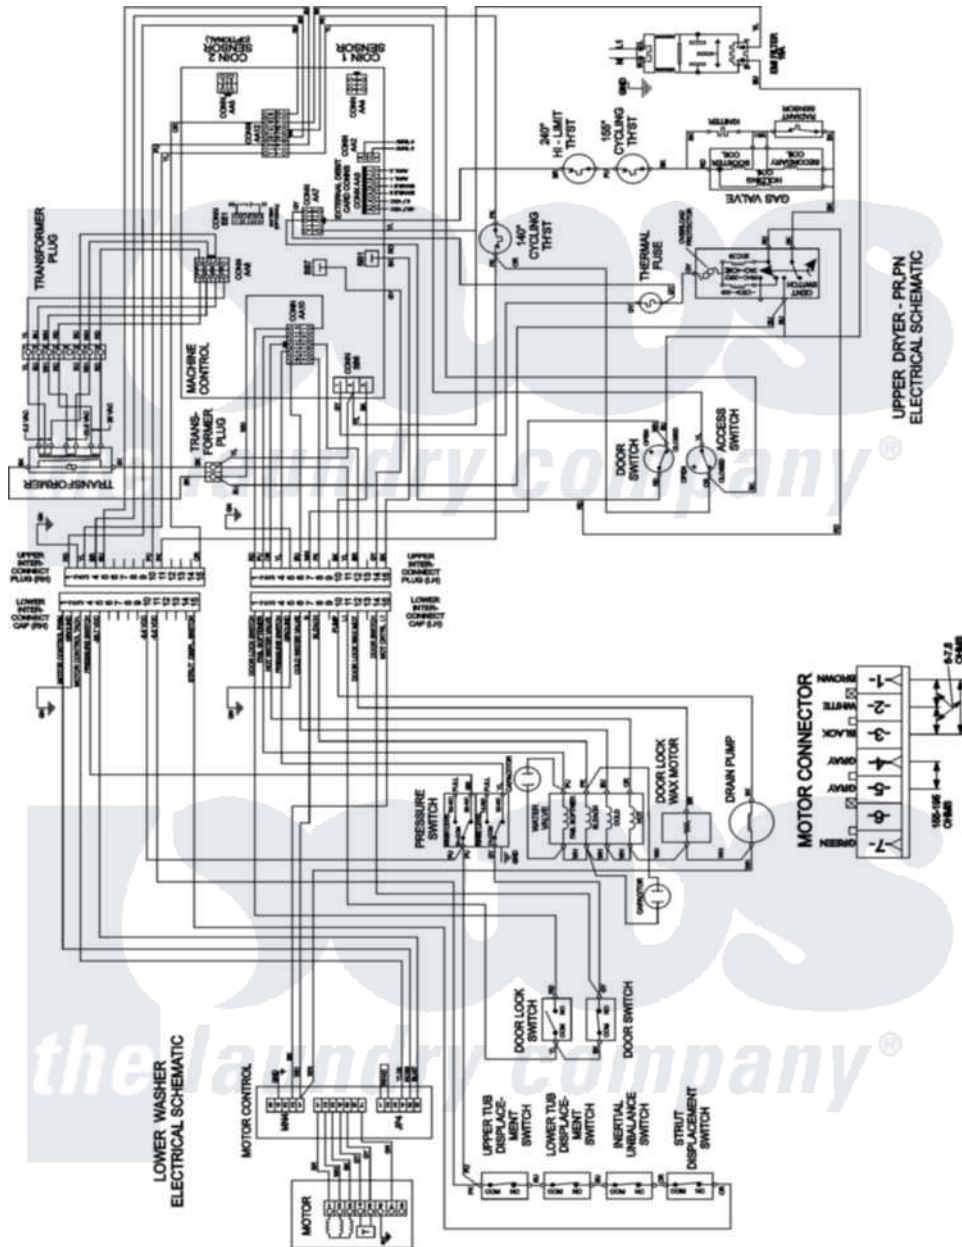

Maytag MLG19PRDWW 15 - WIRING INFORMATION (MLG19PNDWW)

Maytag Residential Maytag MLG19PRDWW Dryer Parts Parts Diagram 15 - WIRING INFORMATION (MLG19PNDWW)

[Click on the part number to view part](#)

Item	Original Part Number	Replaced By	Status	Part Description
001	NLA		Not Available	WIRING INFORMATION