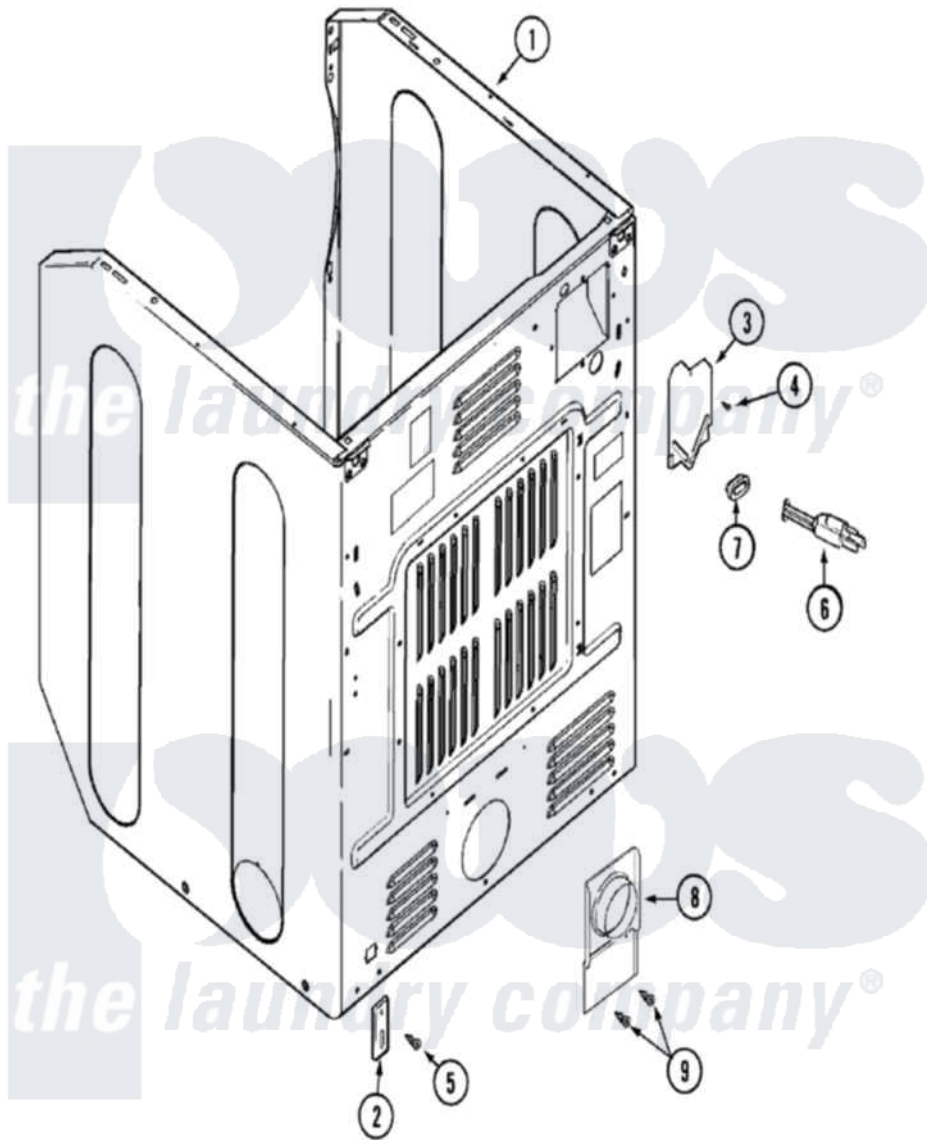

Maytag MLG2000AWW 04 - CABINET-REAR (DRYER)

Maytag Residential Maytag MLG2000AWW Stacked Washer and Dryer Parts Parts Diagram 04 - CABINET-REAR (DRYER)

[Click on the part number to view part](#)

Item	Original Part Number	Replaced By	Status	Part Description
1	33002277			Cabinet
"	22003639			Cabinet Assembly
"	22003582		Not Available	CABINET, ASSY. (WHT-AS PK)
2	33002060			Bracket, Security
3	33001795			Cover, Terminal Block
4	22001995			Screw Note: Screw, Tumbler Front And Shroud
5	22001995			Screw Note: Screw, Tumbler Front And Shroud
6	33002323			Shield, Power Cord
"	33002184	33002777		Power Cord
7	33002053	211881		Grommet, Cord Part Not Used-Gas Models Only
8	22002528		Not Available	BRACKET, EXHAUST DUCT ASSY.
9	22001995			Screw Note: Screw, Tumbler Front And Shroud