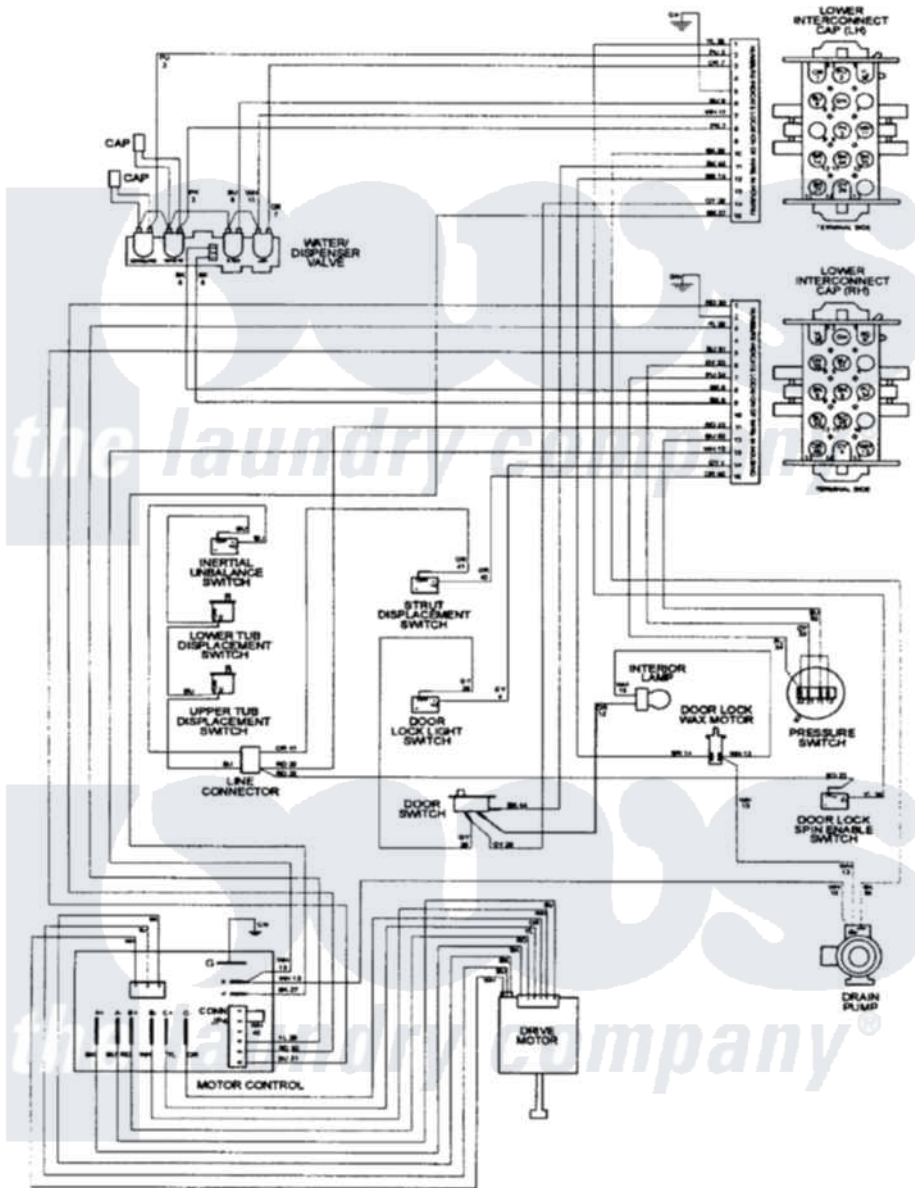

Maytag MLG2000AWW 16 - WIRING INFORMATION

Maytag Residential Maytag MLG2000AWW Stacked Washer and Dryer Parts Parts Diagram 16 - WIRING INFORMATION

[Click on the part number to view part](#)

Item	Original Part Number	Replaced By	Status	Part Description
NI	15002476		Not Available	WIRING INFORMATION