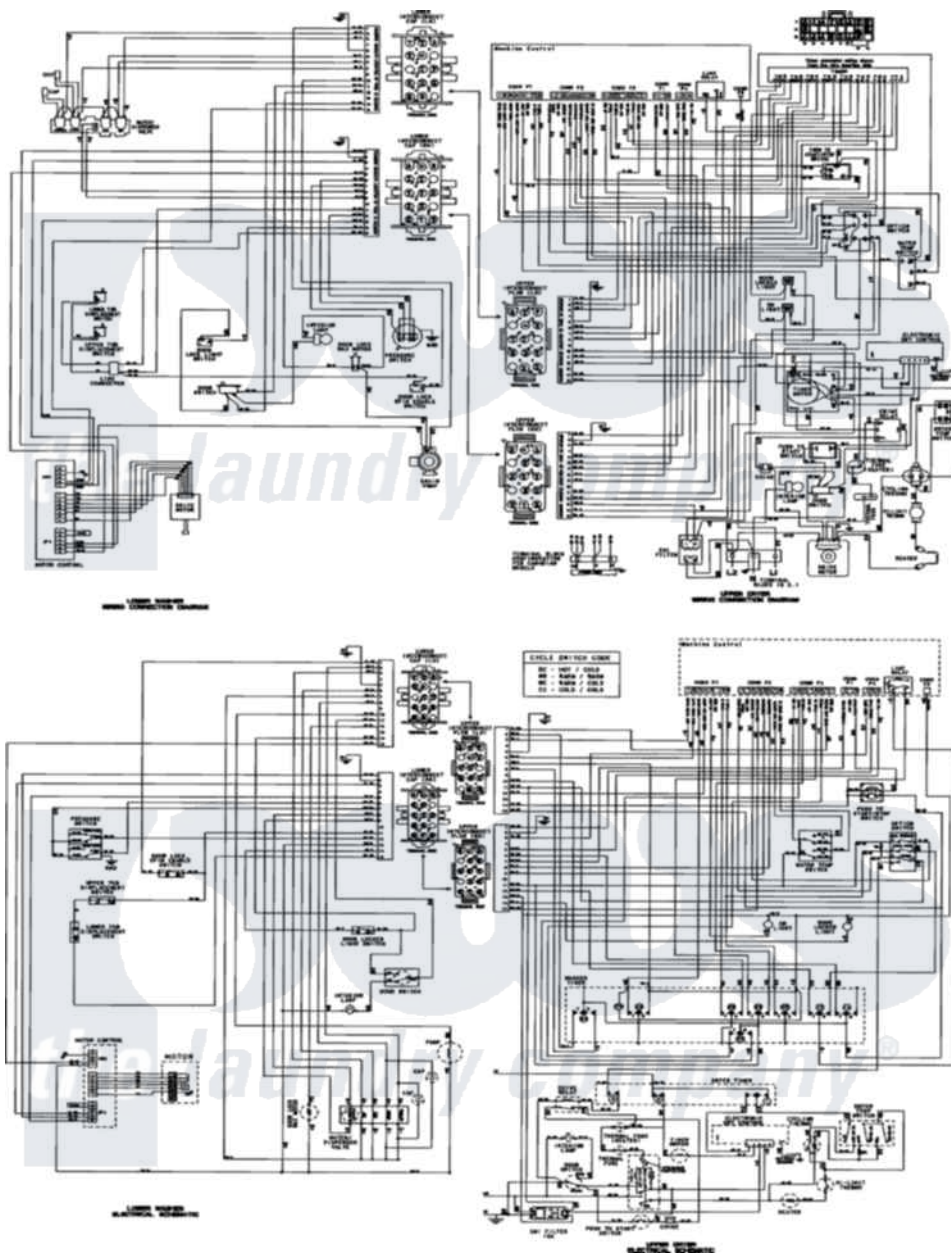

Maytag MLG2000AWW 20 - WIRING INFORMATION

Maytag [Residential Maytag MLG2000AWW Stacked Washer and Dryer Parts](#) Parts Diagram 20 - WIRING INFORMATION

[Click on the part number to view part](#)

Item	Original Part Number	Replaced By	Status	Part Description
NI	15003678		Not Available	WIRING INFORMATION