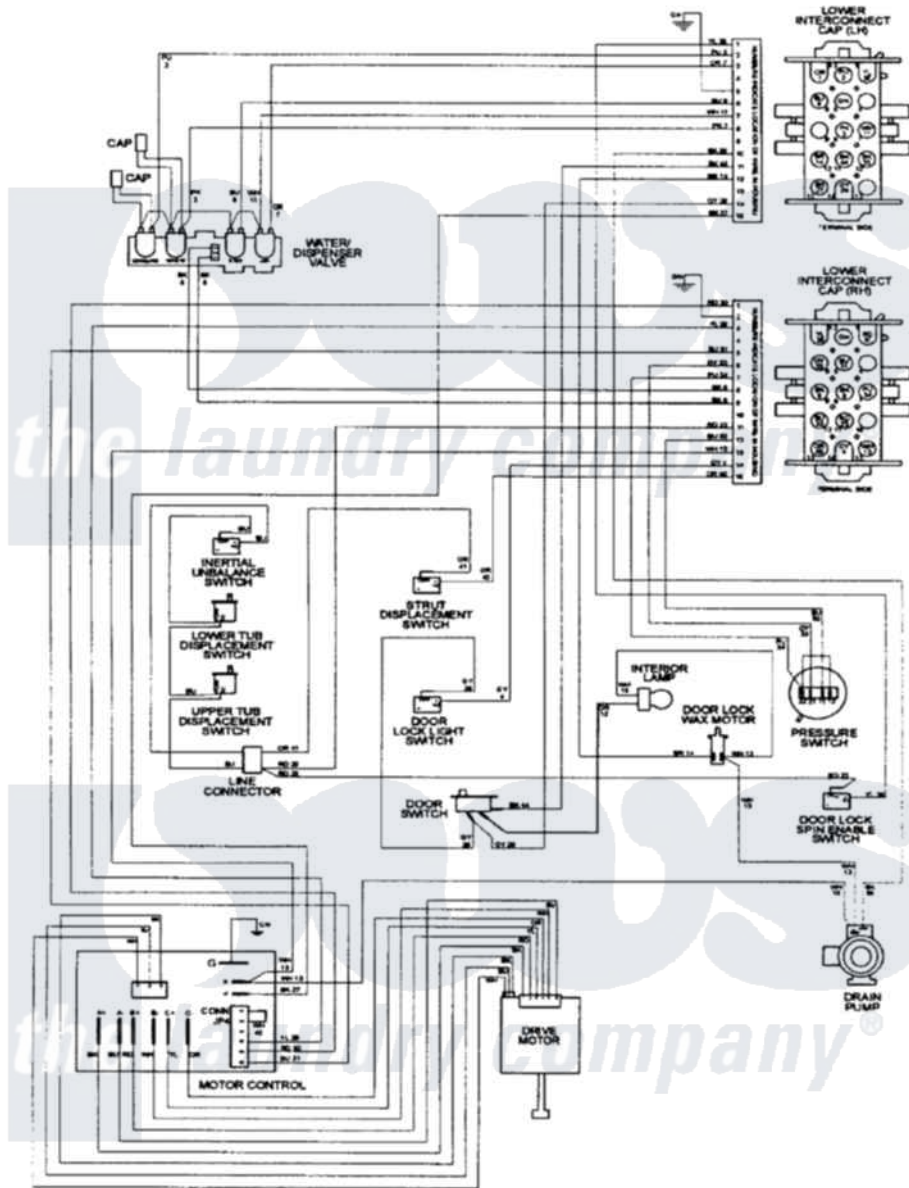

Maytag MLG2000AXW 16 - WIRING INFORMATION

Maytag Residential Maytag MLG2000AXW Stacked Washer and Dryer Parts Parts Diagram 16 - WIRING INFORMATION

[Click on the part number to view part](#)

Item	Original Part Number	Replaced By	Status	Part Description
NI	15002476		Not Available	WIRING INFORMATION