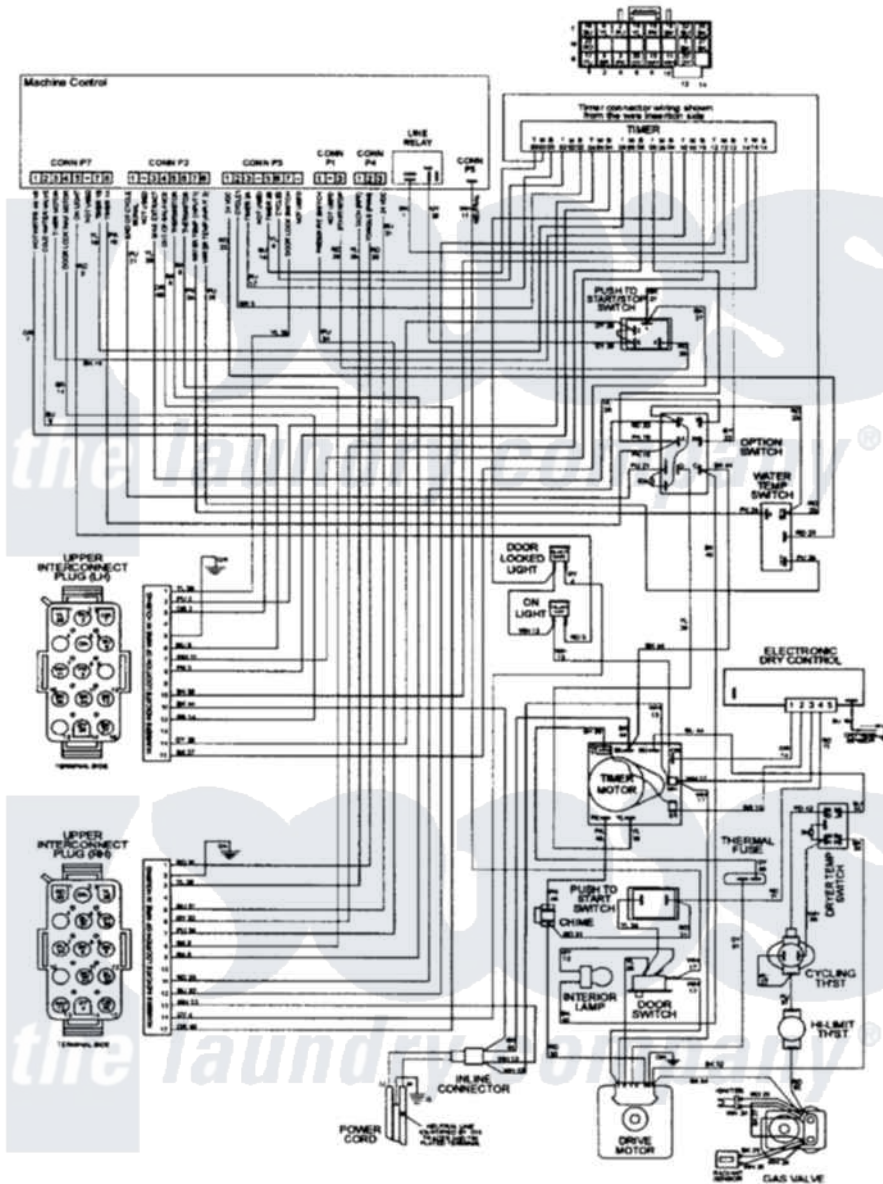

# Maytag MLG2000AXW 17 - WIRING INFORMATION

Maytag Residential Maytag MLG2000AXW Stacked Washer and Dryer Parts Parts Diagram 17 - WIRING INFORMATION

[Click on the part number to view part](#)

Item	Original Part Number	Replaced By	Status	Part Description
NI	15002478		Not Available	WIRING INFORMATION