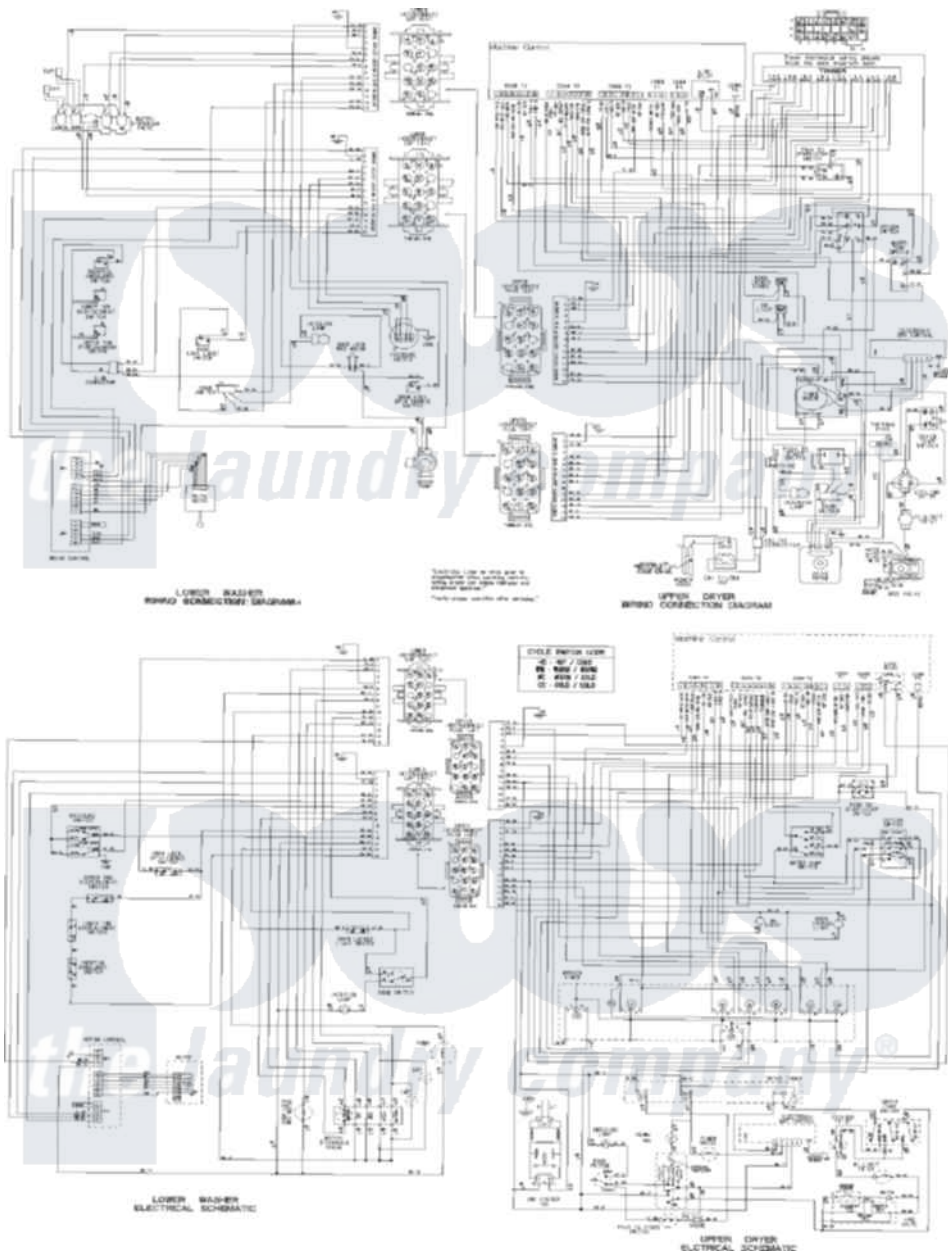

Maytag MLG2000AXW 18 - WIRING INFORMATION

Maytag [Residential Maytag MLG2000AXW Stacked Washer and Dryer Parts](#) Parts Diagram 18 - WIRING INFORMATION

[Click on the part number to view part](#)

Item	Original Part Number	Replaced By	Status	Part Description
NI	15003547		Not Available	WIRING INFORMATION