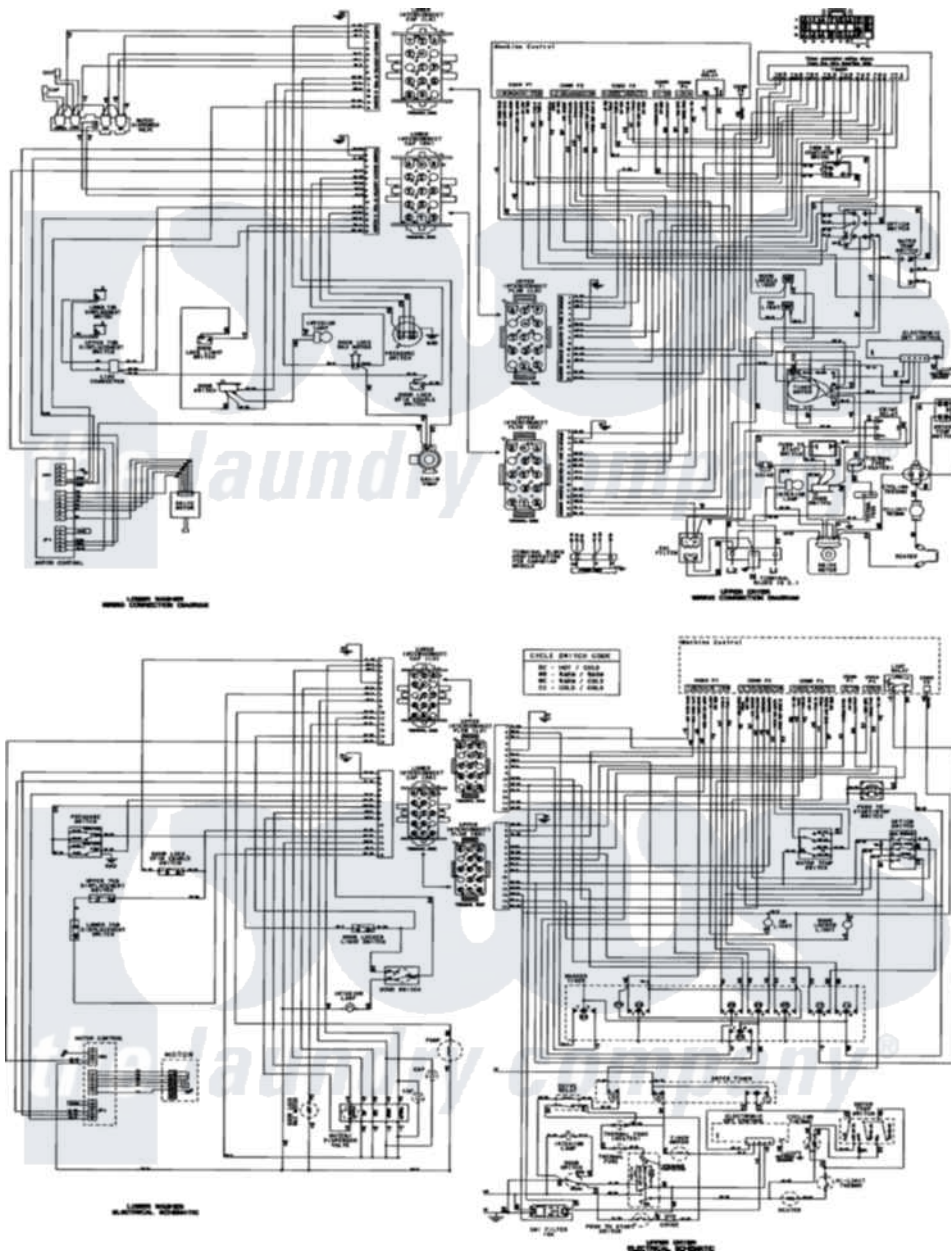

Maytag MLG2000AXW 19 - WIRING INFORMATION

Maytag [Residential Maytag MLG2000AXW Stacked Washer and Dryer Parts](#) Parts Diagram 19 - WIRING INFORMATION

[Click on the part number to view part](#)

Item	Original Part Number	Replaced By	Status	Part Description
NI	15003678		Not Available	WIRING INFORMATION