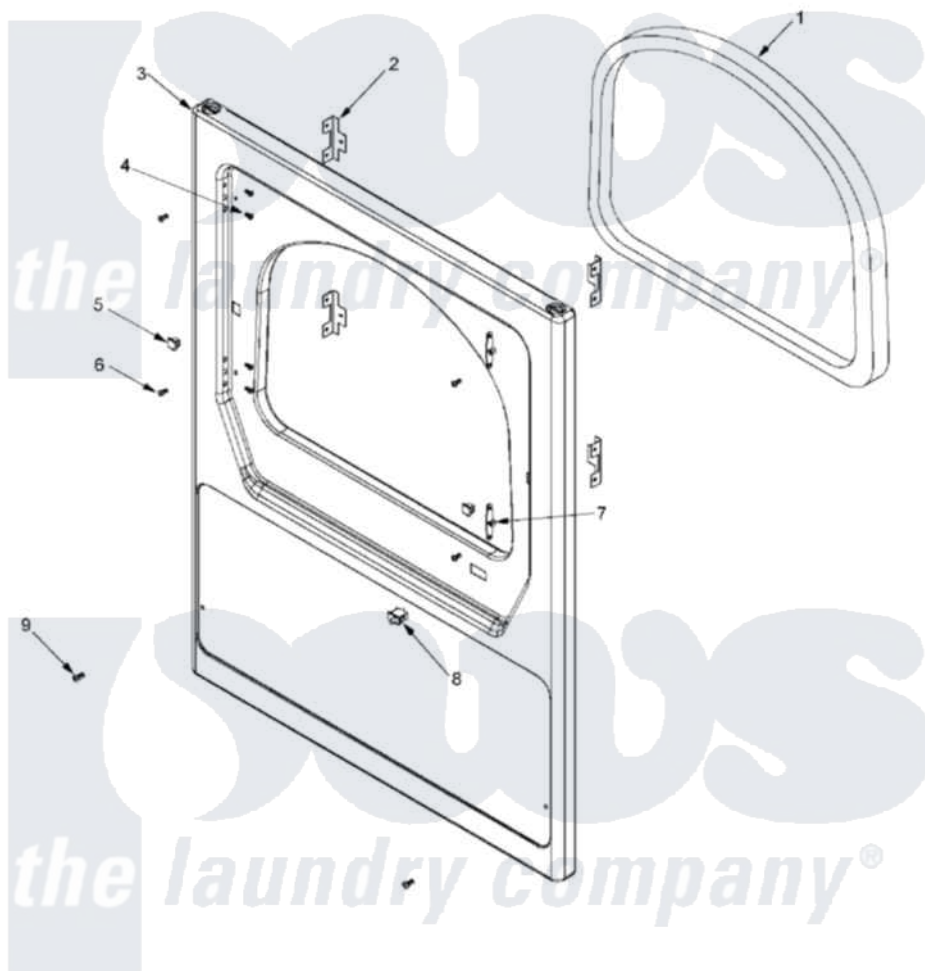

Maytag MLG23MNFWW 04 - FRONT PANEL

Maytag Residential Maytag MLG23MNFWW Dryer Parts Parts Diagram 04 - FRONT PANEL
 Click on the part number to view part

Item	Original Part Number	Replaced By	Status	Part Description
001	33001767			Seal, Shroud
002	33002025			Twin Speednut
003	33002824			Panel, MN Flat Front
"	33002825			Panel, Flat Front Lower
004	22002062	98006631		Screw
005	Y304578	LA-1003		Door Catch Kit
006	33001486	98008544		Screw
007	33001175			Cover, Hinge Hole
008	33001509	W10169313		Switch-Dor
009	33002881			Screw, Security No.10-16 x 1/2