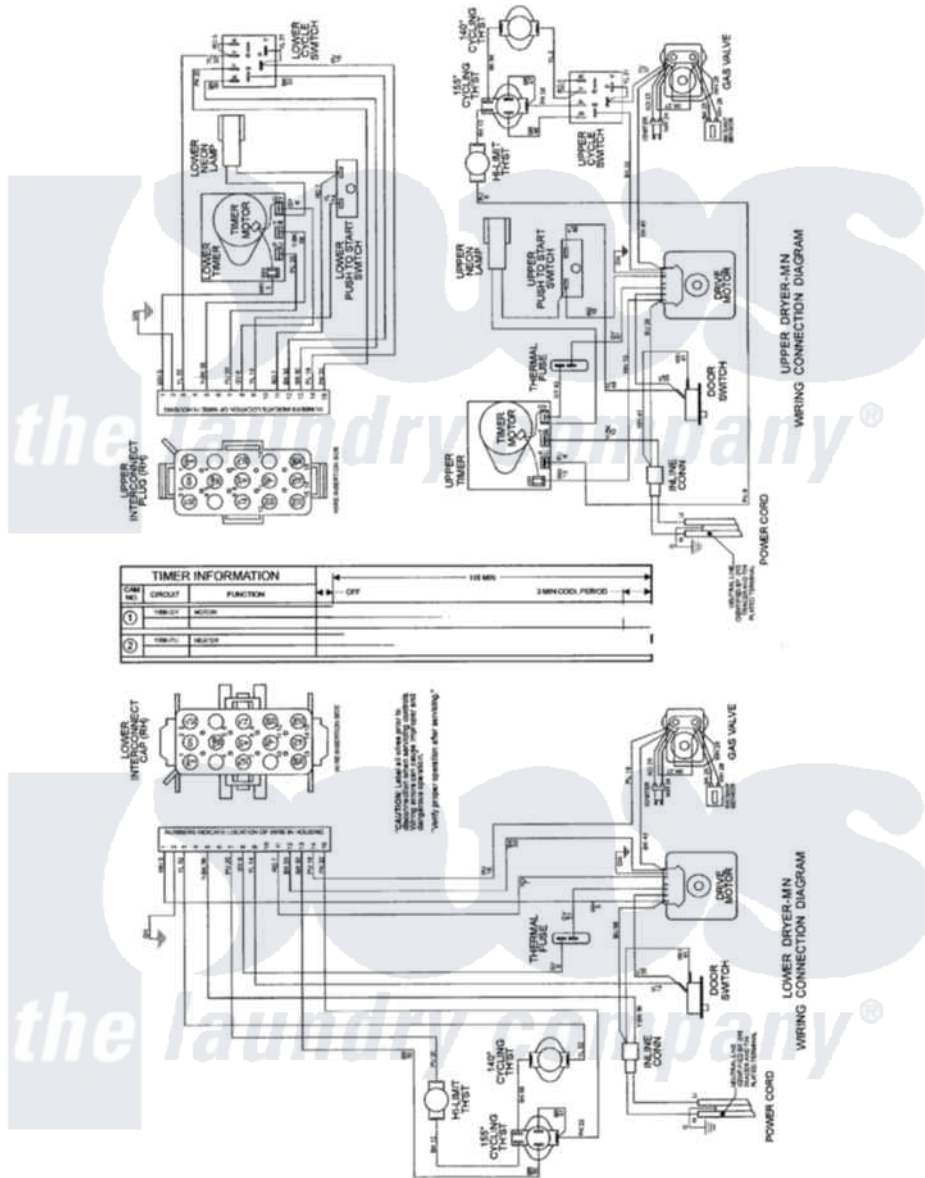

# Maytag MLG23MNFWW 11 - WIRING INFORMATION(GAS)

Maytag Residential Maytag MLG23MNFWW Dryer Parts Parts Diagram 11 - WIRING INFORMATION(GAS)  
 Click on the part number to view part

Item	Original Part Number	Replaced By	Status	Part Description
001	NLA		Not Available	WIRING INFORMATION